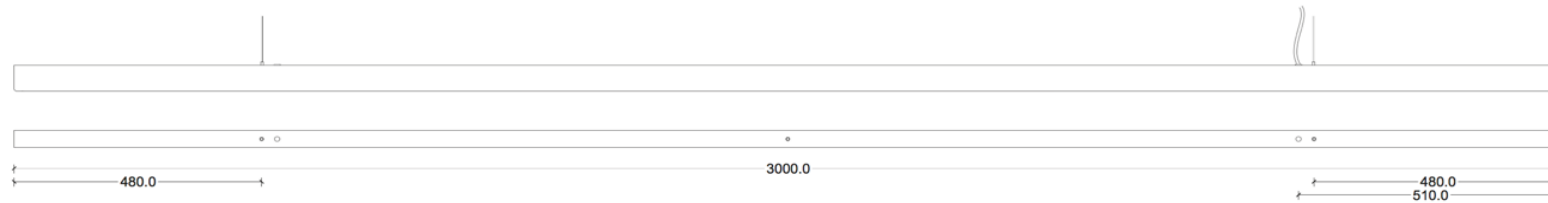

ANOUR | COPENHAGEN

I MODEL
300 cm

No.	Material	Treatment	EUR ex. VAT	EUR incl. VAT	Product no.	Image-ID	Surface
41	Copper	Polished	2.440,00	3.050,00	303	Copper_polished	
42	Copper	Oxidized	2.440,00	3.050,00	302	Copper_oxidized	
43	Copper	Browned	2.416,00	3.020,00	301	Copper_browned	
44	Copper	Brushed	2.272,00	2.840,00	300	Copper_brushed	
45	Brass	Polished	2.440,00	3.050,00	306	Brass_polished	
46	Brass	Browned	2.416,00	3.020,00	305	Brass_browned	
47	Brass	Brushed	2.272,00	2.840,00	304	Brass_brushed	
48	Steel	Rusted	2.184,00	2.730,00	307	Steel_rusted	
49	Steel	Blue	2.184,00	2.730,00	308	Steel_blue	
	Cordless		168,00	210,00	530		
	DALI Dimming		139,00		510		
	0-10 Volt Dimming		139,00		520		

Cord available in the following colours: Grey, Black, Brown, Copper

Shipping included in the EU

Anour finishes are created in our Copenhagen workshop by our artisans. Our raw materials copper, brass, steel and wood have an innate character and a corresponding ageing process. Due to the hand-made process, each product is unique and may vary in finish.