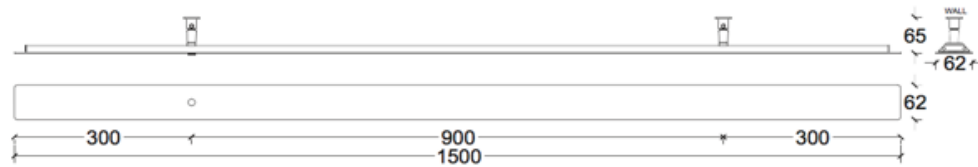

ANOUR | COPENHAGEN

DIVAR MODEL
150 cm

No.	Material	Treatment	EUR ex. VAT	EUR incl. VAT	Product no.	Image-ID	Surface
90	Copper	Polished	772,00	965,00	D150	Copper_polished	
91	Copper	Oxidized	772,00	965,00	D151	Copper_oxidized	
92	Copper	Browned	760,00	950,00	D152	Copper_browned	
93	Copper	Brushed	748,00	935,00	D153	Copper_brushed	
94	Brass	Polished	772,00	965,00	D154	Brass_polished	
95	Brass	Browned	760,00	950,00	D155	Brass_browned	
96	Brass	Brushed	748,00	935,00	D156	Brass_brushed	
97	Steel	Rusted	748,00	935,00	D157	Steel_rusted	
98	Steel	Blued	748,00	935,00	D158	Steel_blue	
99	Wood		580,00	725,00	DW151	Walnut	
100	Wood		580,00	725,00	DW153	Oak	
	DALI Dimming		139,00		510		
	0-10 Volt Dimming		139,00		520		

Shipping included in the EU

Anour finishes are created in our Copenhagen workshop by our artisans. Our raw materials copper, brass, steel and wood have an innate character and a corresponding ageing process. Due to the hand-made process, each product is unique and may vary in finish.