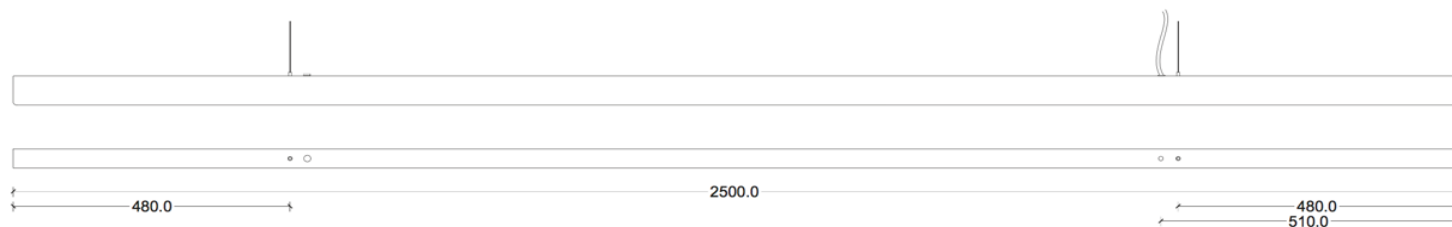

ANOUR | COPENHAGEN

I MODEL
250 cm

No.	Material	Treatment	EUR ex. VAT	EUR incl. VAT	Product no.	Image-ID	Surface
32	Copper	Polished	2.184,00	2.730,00	253	Copper_polished	
33	Copper	Oxidized	2.184,00	2.730,00	252	Copper_oxidized	
34	Copper	Browned	2.156,00	2.695,00	251	Copper_browned	
35	Copper	Brushed	2.036,00	2.545,00	250	Copper_brushed	
36	Brass	Polished	2.184,00	2.730,00	256	Brass_polished	
37	Brass	Browned	2.156,00	2.695,00	255	Brass_browned	
38	Brass	Brushed	2.036,00	2.545,00	254	Brass_brushed	
39	Steel	Rusted	1.928,00	2.410,00	257	Steel_rusted	
40	Steel	Blue	1.928,00	2.410,00	258	Steel_blue	
	Cordless		168,00	210,00	530		
	DALI Dimming		139,00		510		
	0-10 Volt Dimming		139,00		520		

Cord available in the following colours: Grey, Black, Brown, Copper

Shipping included in the EU

Anour finishes are created in our Copenhagen workshop by our artisans. Our raw materials copper, brass, steel and wood have an innate character and a corresponding ageing process. Due to the hand-made process, each product is unique and may vary in finish.