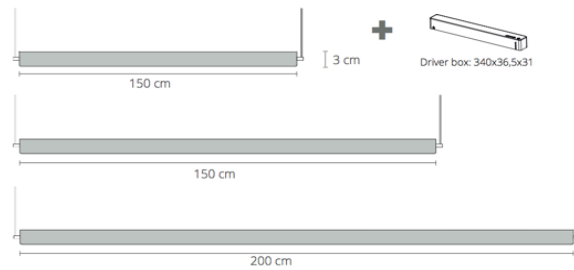

ANOUR | COPENHAGEN

G MODEL 100 cm

No.	Material	Treatment	EUR ex. VAT	EUR incl. VAT	Product no.	Image-ID	Surface
130	Aluminium	Black	644,00	805,00	G100	Alu_black	

G MODEL 150 cm

Nr.	Material	Treatment	EUR ex. VAT	EUR incl. VAT	Product no.	Image-ID	Surface
131	Aluminium	Black	712,00	890,00	G150	Alu_black	

G MODEL 200 cm

Nr.	Material	Treatment	EUR ex. VAT	EUR incl. VAT	Product no.	Image-ID	Surface
132	Aluminium	Black	780,00	975,00	G200	Alu_black	

DALI Dimming	139,00	510
0-10 Volt Dimming	139,00	520

Shipping included in the EU