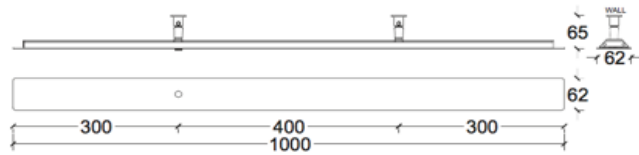

ANOUR | COPENHAGEN

DIVAR MODEL
100 cm

No.	Material	Treatment	EUR ex. VAT	EUR incl. VAT	Product no.	Image-ID	Surface
79	Copper	Polished	604,00	755,00	D100	Copper_polished	
80	Copper	Oxidized	604,00	755,00	D101	Copper_oxidized	
81	Copper	Browned	596,00	745,00	D102	Copper_browned	
82	Copper	Brushed	580,00	725,00	D103	Copper_brushed	
83	Brass	Polished	604,00	755,00	D104	Brass_polished	
84	Brass	Browned	596,00	745,00	D105	Brass_browned	
85	Brass	Brushed	580,00	725,00	D106	Brass_brushed	
86	Steel	Rusted	580,00	725,00	D107	Steel_rusted	
87	Steel	Blued	580,00	725,00	D108	Steel_blue	
88	Wood		488,00	610,00	DW101	Walnut	
89	Wood		488,00	610,00	DW103	Oak	
	DALI Dimming		139,00		510		
	0-10 Volt Dimming		139,00		520		

Shipping included in the EU

Anour finishes are created in our Copenhagen workshop by our artisans. Our raw materials copper, brass, steel and wood have an innate character and a corresponding ageing process. Due to the hand-made process, each product is unique and may vary in finish.