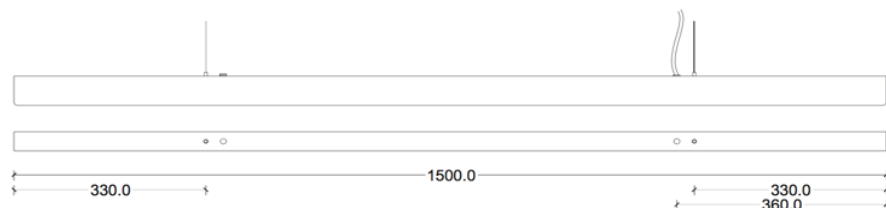

ANOUR | COPENHAGEN

I MODEL
150 cm

No.	Material	Treatment	EUR ex. VAT	EUR incl. VAT	Product no.	Image-ID	Surface
10	Copper	Polished	1.596,00	1.995,00	153	Copper_polished	
11	Copper	Oxidized	1.596,00	1.995,00	152	Copper_oxidized	
12	Copper	Browned	1.588,00	1.985,00	151	Copper_browned	
13	Copper	Brushed	1.484,00	1.855,00	150	Copper_brushed	
14	Brass	Polished	1.596,00	1.995,00	156	Brass_polished	
15	Brass	Browned	1.588,00	1.985,00	155	Brass_browned	
16	Brass	Brushed	1.484,00	1.855,00	154	Brass_brushed	
17	Steel	Rusted	1.352,00	1.690,00	157	Steel_rusted	
18	Steel	Blue	1.352,00	1.690,00	158	Steel_blue	
19	Oak *		1.520,00	1.900,00	170	Oak	
20	Oak *	Black Stained	1.520,00	1.900,00	171	Oak_black_stained	
	Cordless		168,00	210,00	530		
	DALI Dimming		139,00		510		
	0-10 Volt Dimming		139,00		520		

Cord available in the following colours: Grey, Black, Brown, Copper

* Only available in Cordless, no additional costs

Shipping included in the EU

Anour finishes are created in our Copenhagen workshop by our artisans. Our raw materials copper, brass, steel and wood have an innate character and a corresponding ageing process. Due to the hand-made process, each product is unique and may vary in finish.