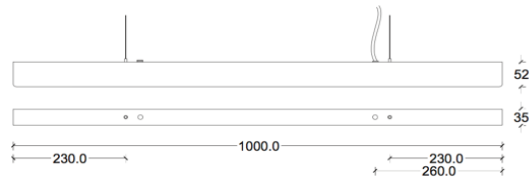

ANOUR | COPENHAGEN

I MODEL
100 cm

No.	Material	Treatment	EUR ex. VAT	EUR incl. VAT	Product no.	Image-ID	Surface
1	Copper	Polished	1.380,00	1.725,00	103	Copper_polished	
2	Copper	Oxidized	1.380,00	1.725,00	102	Copper_oxidized	
3	Copper	Browned	1.344,00	1.680,00	101	Copper_browned	
4	Copper	Brushed	1.268,00	1.585,00	100	Copper_brushed	
5	Brass	Polished	1.380,00	1.725,00	106	Brass_polished	
6	Brass	Browned	1.344,00	1.680,00	105	Brass_browned	
7	Brass	Brushed	1.268,00	1.585,00	104	Brass_brushed	
8	Steel	Rusted	1.112,00	1.390,00	107	Steel_rusted	
9	Steel	Blue	1.112,00	1.390,00	108	Steel_blue	
	Cordless		168,00	210,00	530		
	DALI Dimming		139,00		510		
	0-10 Volt Dimming		139,00		520		