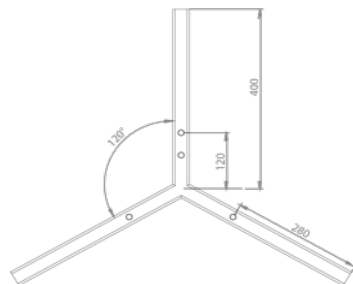

ANOUR | COPENHAGEN

Y MODEL CORDLESS

ø80 cm

No.	Material	Treatment	EUR ex. VAT	EUR incl. VAT	Product no.	Image-ID	Surface
50	Copper	Polished	2.256,00	2.820,00	83	Copper_polished	
51	Copper	Oxidized	2.256,00	2.820,00	82	Copper_oxidized	
52	Copper	Browned	2.220,00	2.775,00	81	Copper_browned	
53	Copper	Brushed	2.184,00	2.730,00	80	Copper_brushed	
54	Brass	Polished	2.256,00	2.820,00	86	Brass_polished	
55	Brass	Browned	2.220,00	2.775,00	85	Brass_browned	
56	Brass	Brushed	2.184,00	2.730,00	84	Brass_brushed	
	DALI Dimming		139,00		510		
	0-10 Volt Dimming		139,00		520		