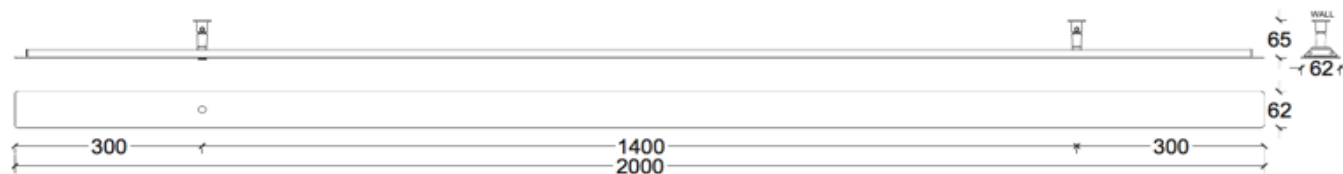

ANOUR | COPENHAGEN

DIVAR MODEL
200 cm

No.	Material	Treatment	EUR ex. VAT	EUR incl. VAT	Product no.	Image-ID	Surface
101	Copper	Polished	928,00	1.160,00	D200	Copper_polished	
102	Copper	Oxidized	928,00	1.160,00	D201	Copper_oxidized	
103	Copper	Browned	908,00	1.135,00	D202	Copper_browned	
104	Copper	Brushed	892,00	1.115,00	D203	Copper_brushed	
105	Brass	Polished	928,00	1.160,00	D204	Brass_polished	
106	Brass	Browned	908,00	1.135,00	D205	Brass_browned	
107	Brass	Brushed	892,00	1.115,00	D206	Brass_brushed	
108	Steel	Rusted	892,00	1.115,00	D107	Steel_rusted	
109	Steel	Blued	892,00	1.115,00	D108	Steel_blue	
110	Wood		724,00	905,00	DW201	Walnut	
111	Wood		724,00	905,00	DW203	Oak	
	DALI Dimming		139,00		510		
	0-10 Volt Dimming		139,00		520		

Shipping included in the EU

Anour finishes are created in our Copenhagen workshop by our artisans. Our raw materials copper, brass, steel and wood have an innate character and a corresponding ageing process. Due to the hand-made process, each product is unique and may vary in finish.