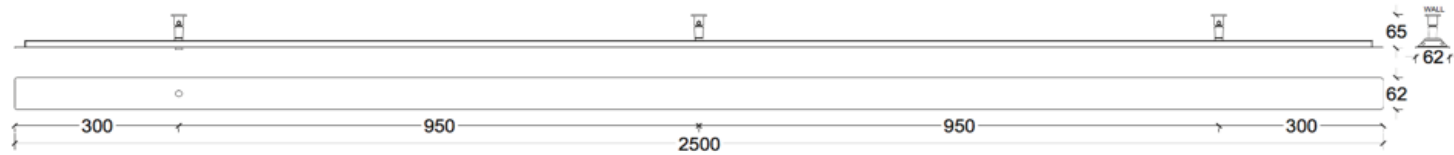

ANOUR | COPENHAGEN

DIVAR MODEL
250 cm

No.	Material	Treatment	EUR ex. VAT	EUR incl. VAT	Product no.	Image-ID	Surface
112	Copper	Polished	1.096,00	1.370,00	D250	Copper_polished	
113	Copper	Oxidized	1.096,00	1.370,00	D251	Copper_oxidized	
114	Copper	Browned	1.064,00	1.330,00	D252	Copper_browned	
115	Copper	Brushed	1.044,00	1.305,00	D253	Copper_brushed	
116	Brass	Polished	1.096,00	1.370,00	D254	Brass_polished	
117	Brass	Browned	1.064,00	1.330,00	D255	Brass_browned	
118	Brass	Brushed	1.044,00	1.305,00	D256	Brass_brushed	
119	Steel	Rusted	1.044,00	1.305,00	D257	Steel_rusted	
120	Steel	Blued	1.044,00	1.305,00	D258	Steel_blue	
	DALI Dimming		139,00		510		
	0-10 Volt Dimming		139,00		520		

Shipping included in the EU

Anour finishes are created in our Copenhagen workshop by our artisans. Our raw materials copper, brass, steel and wood have an innate character and a corresponding ageing process. Due to the hand-made process, each product is unique and may vary in finish.