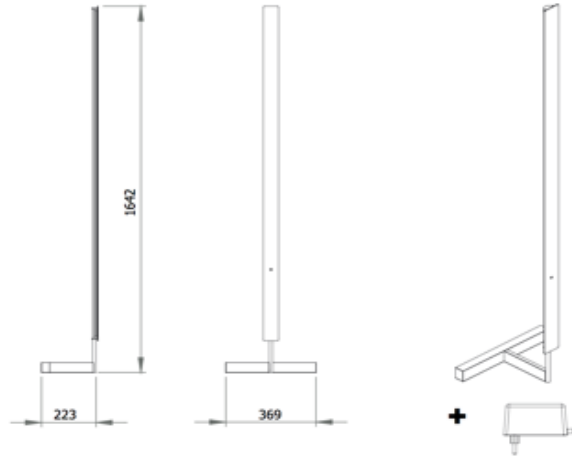

ANOUR | COPENHAGEN

F MODEL
150 cm

No.	Material	Treatment	EUR ex. VAT	EUR incl. VAT	Product no.	Image-ID	Surface
67	Stål	Blåneret	1.044,00	1305,00	FL158	Steel_blue	■

Shipping included in the EU
Available from June 2018

Anour finishes are created in our Copenhagen workshop by our artisans. Our raw materials copper, brass, steel and wood have an innate character and a corresponding ageing process. Due to the hand-made process, each product is unique and may vary in finish.