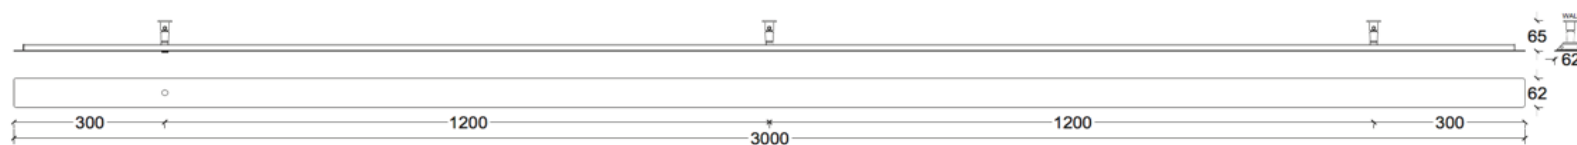

ANOUR | COPENHAGEN

DIVAR MODEL
300 cm

No.	Material	Treatment	EUR ex. VAT	EUR incl. VAT	Product no.	Image-ID	Surface
121	Copper	Polished	1.272,00	1.590,00	D300	Copper_polished	
122	Copper	Oxidized	1.272,00	1.590,00	D301	Copper_oxidized	
123	Copper	Browned	1.244,00	1.555,00	D302	Copper_browned	
124	Copper	Brushed	1.224,00	1.530,00	D303	Copper_brushed	
125	Brass	Polished	1.272,00	1.590,00	D304	Brass_polished	
126	Brass	Browned	1.244,00	1.555,00	D305	Brass_browned	
127	Brass	Brushed	1.224,00	1.530,00	D306	Brass_brushed	
128	Steel	Rusted	1.224,00	1.530,00	D307	Steel_rusted	
129	Steel	Blued	1.224,00	1.530,00	D308	Steel_blue	
	DALI Dimming		139,00		510		
	0-10 Volt Dimming		139,00		520		

Shipping included in the EU

Anour finishes are created in our Copenhagen workshop by our artisans. Our raw materials copper, brass, steel and wood have an innate character and a corresponding ageing process. Due to the hand-made process, each product is unique and may vary in finish.