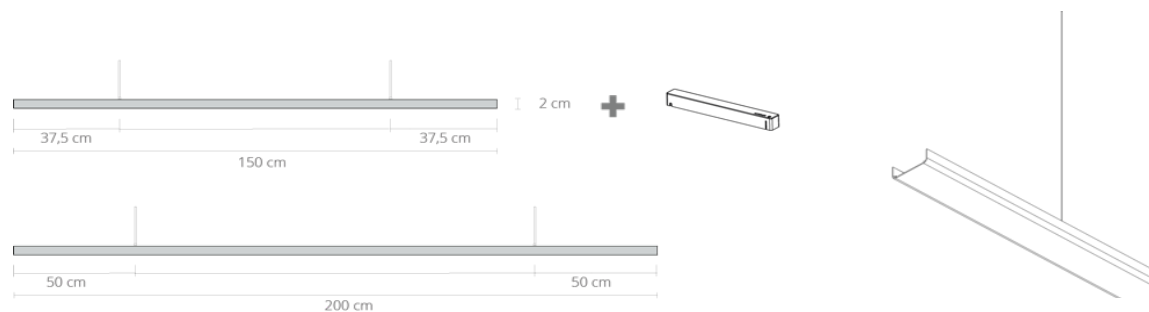

ANOUR | COPENHAGEN

U MODEL 150 cm

No.	Material	Treatment	EUR ex. VAT	EUR incl. VAT	Product no.	Image-ID	Surface
	Aluminium	Sort	664,00	830,00	U150	Alu_black	■

U MODEL 200 cm

No.	Material	Treatment	EUR ex. VAT	EUR incl. VAT	Product no.	Image-ID	Surface
	Aluminium	Sort	772,00	965,00	U200	Alu_black	■
	DALI Dimming		139,00		510		
	0-10 Volt Dimming		139,00		520		

Shipping included in the EU