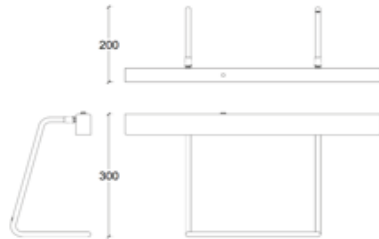

ANOUR | COPENHAGEN

T MODEL
50 cm

No.	Material	Treatment	EUR ex. VAT	EUR incl. VAT	Product no.	Image-ID	Surface
64	Brass	Polished	700,00	875,00	96	Brass_polished	
65	Brass	Browned	684,00	855,00	95	Brass_browned	
66	Brass	Brushed	672,00	840,00	94	Brass_brushed	

Shipping included in the EU

Anour finishes are created in our Copenhagen workshop by our artisans. Our raw materials copper, brass, steel and wood have an innate character and a corresponding ageing process. Due to the hand-made process, each product is unique and may vary in finish.