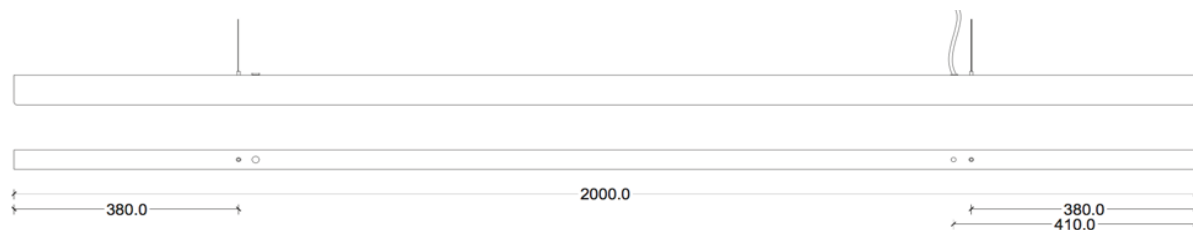

ANOUR | COPENHAGEN

I MODEL
200 cm

No.	Material	Treatment	EUR ex. VAT	EUR incl. VAT	Product no.	Image-ID	Surface
21	Copper	Polished	1.804,00	2.255,00	203	Copper_polished	
22	Copper	Oxidized	1.804,00	2.255,00	202	Copper_oxidized	
23	Copper	Browned	1.776,00	2.220,00	201	Copper_browned	
24	Copper	Brushed	1.676,00	2.095,00	200	Copper_brushed	
25	Brass	Polished	1.804,00	2.255,00	206	Brass_polished	
26	Brass	Browned	1.776,00	2.220,00	205	Brass_browned	
27	Brass	Brushed	1.676,00	2.095,00	204	Brass_brushed	
28	Steel	Rusted	1.596,00	1.995,00	207	Steel_rusted	
29	Steel	Blue	1.596,00	1.995,00	208	Steel_blue	
30	Oak *		1.760,00	2.200,00	220	Oak	
31	Oak *	Black Stained	1.760,00	2.200,00	221	Oak_black_stained	
	Cordless		168,00	210,00	530		
	DALI Dimming		139,00		510		
	0-10 Volt Dimming		139,00		520		