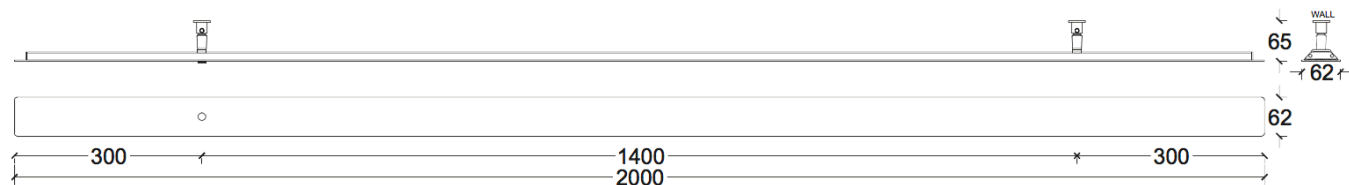

ANOUR | COPENHAGEN

DIVAR MODEL
200 cm

No.	Material	Treatment	EUR ex. VAT	EUR incl. VAT	Product no.	Image-ID	Surface
94	Copper	Polished	928,00	1.160,00	D200	Copper_polished	
95	Copper	Oxidized	928,00	1.160,00	D201	Copper_oxidized	
96	Copper	Browned	908,00	1.135,00	D202	Copper_browned	
97	Copper	Brushed	892,00	1.115,00	D203	Copper_brushed	
98	Brass	Polished	928,00	1.160,00	D204	Brass_polished	
99	Brass	Browned	908,00	1.135,00	D205	Brass_browned	
100	Brass	Brushed	892,00	1.115,00	D206	Brass_brushed	
101	Wood		724,00	905,00	DW201	Walnut	
102	Wood		724,00	905,00	DW203	Oak	
	DALI Dimming		139,00		510		
	0-10 Volt Dimming		139,00		520		

Shipping included in the EU