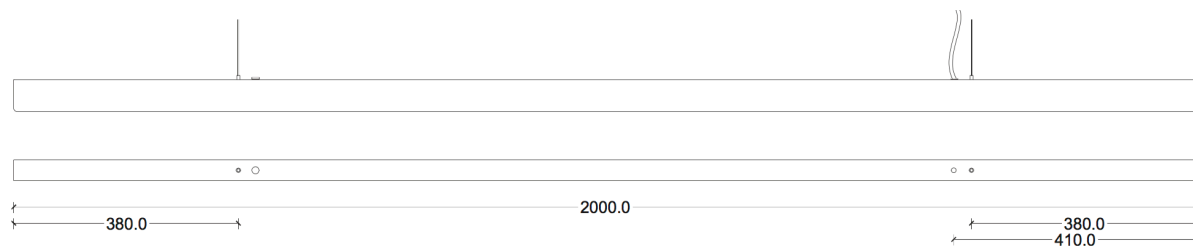

ANOUR | COPENHAGEN

I MODEL
200 cm

No.	Material	Treatment	EUR ex. VAT	EUR incl. VAT	Product no.	Image-ID	Surface
21	Copper	Polished	1.804,00	2.255,00	203	Copper_polished	
22	Copper	Oxidized	1.804,00	2.255,00	202	Copper_oxidized	
23	Copper	Browned	1.776,00	2.220,00	201	Copper_browned	
24	Copper	Brushed	1.676,00	2.095,00	200	Copper_brushed	
25	Brass	Polished	1.804,00	2.255,00	206	Brass_polished	
26	Brass	Browned	1.776,00	2.220,00	205	Brass_browned	
27	Brass	Brushed	1.676,00	2.095,00	204	Brass_brushed	
28	Steel	Rusted	1.596,00	1.995,00	207	Steel_rusted	
29	Steel	Blue	1.596,00	1.995,00	208	Steel_blue	
30	Oak *		1.760,00	2.200,00	220	Oak	
31	Oak *	Black Stained	1.760,00	2.200,00	221	Oak_black_stained	
	Cordless		168,00	210,00	530		
	DALI Dimming		139,00		510		
	0-10 Volt Dimming		139,00		520		

Cord available in the following colours: Grey, Black, Brown, Copper

* Only available in Cordless, no additional costs

Shipping included in the EU