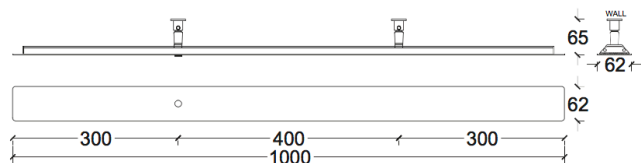

ANOUR | COPENHAGEN

DIVAR MODEL

100 cm

No.	Material	Treatment	EUR ex. VAT	EUR incl. VAT	Product no.	Image-ID	Surface
76	Copper	Polished	604,00	755,00	D100	Copper_polished	
77	Copper	Oxidized	604,00	755,00	D101	Copper_oxidized	
78	Copper	Browned	596,00	745,00	D102	Copper_browned	
79	Copper	Brushed	580,00	725,00	D103	Copper_brushed	
80	Brass	Polished	604,00	755,00	D104	Brass_polished	
81	Brass	Browned	596,00	745,00	D105	Brass_browned	
82	Brass	Brushed	580,00	725,00	D106	Brass_brushed	
83	Wood		488,00	610,00	DW101	Walnut	
84	Wood		488,00	610,00	DW103	Oak	
	DALI Dimming		139,00		510		
	0-10 Volt Dimming		139,00		520		

Shipping included in the EU