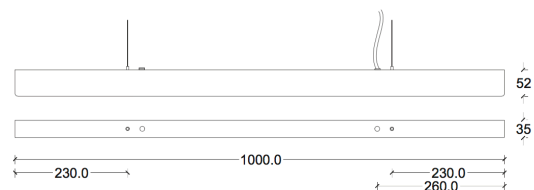

## ANOUR | COPENHAGEN

I MODEL  
100 cm

No.	Material	Treatment	EUR ex. VAT	EUR incl. VAT	Product no.	Image-ID	Surface
1	Copper	Polished	1.380,00	1.725,00	103	Copper_polished	
2	Copper	Oxidized	1.380,00	1.725,00	102	Copper_oxidized	
3	Copper	Browned	1.344,00	1.680,00	101	Copper_browned	
4	Copper	Brushed	1.268,00	1.585,00	100	Copper_brushed	
5	Brass	Polished	1.380,00	1.725,00	106	Brass_polished	
6	Brass	Browned	1.344,00	1.680,00	105	Brass_browned	
7	Brass	Brushed	1.268,00	1.585,00	104	Brass_brushed	
8	Steel	Rusted	1.112,00	1.390,00	107	Steel_rusted	
9	Steel	Blue	1.112,00	1.390,00	108	Steel_blue	
	Cordless		168,00	210,00	530		
	DALI Dimming		139,00		510		
	0-10 Volt Dimming		139,00		520		