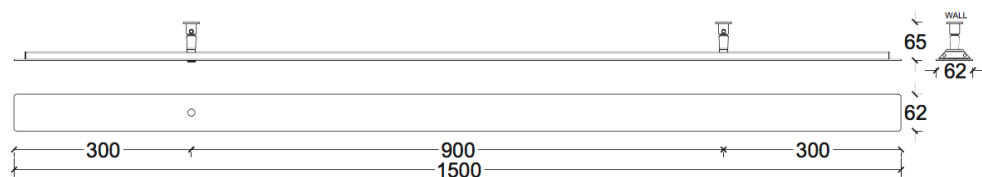

ANOUR | COPENHAGEN

DIVAR MODEL

150 cm

No.	Material	Treatment	EUR ex. VAT	EUR incl. VAT	Product no.	Image-ID	Surface
85	Copper	Polished	772,00	965,00	D150	Copper_polished	
86	Copper	Oxidized	772,00	965,00	D151	Copper_oxidized	
87	Copper	Browned	760,00	950,00	D152	Copper_browned	
88	Copper	Brushed	748,00	935,00	D153	Copper_brushed	
89	Brass	Polished	772,00	965,00	D154	Brass_polished	
90	Brass	Browned	760,00	950,00	D155	Brass_browned	
91	Brass	Brushed	748,00	935,00	D156	Brass_brushed	
92	Wood		580,00	725,00	DW151	Walnut	
93	Wood		580,00	725,00	DW153	Oak	
	DALI Dimming		139,00		510		
	0-10 Volt Dimming		139,00		520		

Shipping included in the EU