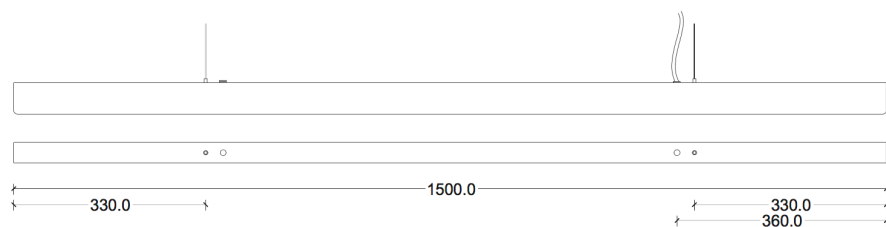

ANOUR | COPENHAGEN

I MODEL
150 cm

No.	Material	Treatment	EUR ex. VAT	EUR incl. VAT	Product no.	Image-ID	Surface
10	Copper	Polished	1.596,00	1.995,00	153	Copper_polished	
11	Copper	Oxidized	1.596,00	1.995,00	152	Copper_oxidized	
12	Copper	Browned	1.588,00	1.985,00	151	Copper_browned	
13	Copper	Brushed	1.484,00	1.855,00	150	Copper_brushed	
14	Brass	Polished	1.596,00	1.995,00	156	Brass_polished	
15	Brass	Browned	1.588,00	1.985,00	155	Brass_browned	
16	Brass	Brushed	1.484,00	1.855,00	154	Brass_brushed	
17	Steel	Rusted	1.352,00	1.690,00	157	Steel_rusted	
18	Steel	Blue	1.352,00	1.690,00	158	Steel_blue	
19	Oak *		1.520,00	1.900,00	170	Oak	
20	Oak *	Black Stained	1.520,00	1.900,00	171	Oak_black_stained	
	Cordless		168,00	210,00	530		
	DALI Dimming		139,00		510		
	0-10 Volt Dimming		139,00		520		

Cord available in the following colours: Grey, Black, Brown, Copper

* Only available in Cordless, no additional costs

Shipping included in the EU