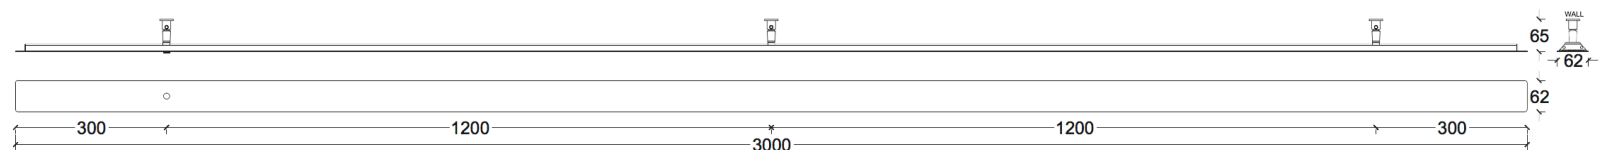

ANOUR | COPENHAGEN

DIVAR MODEL

300 cm

No.	Material	Treatment	EUR ex. VAT	EUR incl. VAT	Product no.	Image-ID	Surface
110	Copper	Polished	1.272,00	1.590,00	D300	Copper_polished	
111	Copper	Oxidized	1.272,00	1.590,00	D301	Copper_oxidized	
112	Copper	Browned	1.244,00	1.555,00	D302	Copper_browned	
113	Copper	Brushed	1.224,00	1.530,00	D303	Copper_brushed	
114	Brass	Polished	1.272,00	1.590,00	D304	Brass_polished	
115	Brass	Browned	1.244,00	1.555,00	D305	Brass_browned	
116	Brass	Brushed	1.224,00	1.530,00	D306	Brass_brushed	
	DALI Dimming		139,00		510		
	0-10 Volt Dimming		139,00		520		

Shipping included in the EU