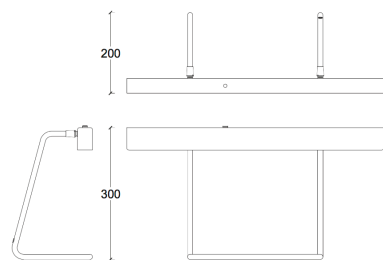

ANOUR | COPENHAGEN

T MODEL
50 cm

No.	Material	Treatment	EUR ex. VAT	EUR incl. VAT	Product no.	Image-ID	Surface
64	Brass	Polished	700,00	875,00	96	Brass_polished	
65	Brass	Browned	684,00	855,00	95	Brass_browned	
66	Brass	Brushed	672,00	840,00	94	Brass_brushed	

Shipping included in the EU