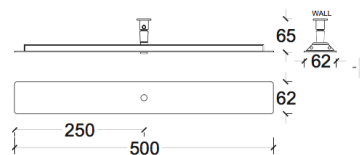

ANOUR | COPENHAGEN

DIVAR MODEL

50 cm

No.	Material	Treatment	EUR ex. VAT	EUR incl. VAT	Product no.	Image-ID	Surface
67	Copper	Polished	448,00	560,00	D50	Copper_polished	
68	Copper	Oxidized	448,00	560,00	D51	Copper_oxidized	
69	Copper	Browned	432,00	540,00	D52	Copper_browned	
70	Copper	Brushed	424,00	530,00	D53	Copper_brushed	
71	Brass	Polished	448,00	560,00	D54	Brass_polished	
72	Brass	Browned	432,00	540,00	D55	Brass_browned	
73	Brass	Brushed	424,00	530,00	D56	Brass_brushed	
74	Wood		360,00	450,00	DW51	Walnut	
75	Wood		360,00	450,00	DW53	Oak	
	DALI Dimming		139,00		510		
	0-10 Volt Dimming		139,00		520		

Shipping included in the EU