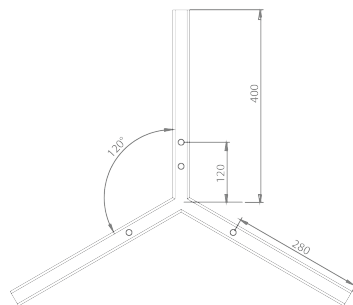

ANOUR | COPENHAGEN

Y MODEL CORDLESS

ø80 cm

No.	Material	Treatment	EUR ex. VAT	EUR incl. VAT	Product no.	Image-ID	Surface
50	Copper	Polished	2.256,00	2.820,00	83	Copper_polished	
51	Copper	Oxidized	2.256,00	2.820,00	82	Copper_oxidized	
52	Copper	Browned	2.220,00	2.775,00	81	Copper_browned	
53	Copper	Brushed	2.184,00	2.730,00	80	Copper_brushed	
54	Brass	Polished	2.256,00	2.820,00	86	Brass_polished	
55	Brass	Browned	2.220,00	2.775,00	85	Brass_browned	
56	Brass	Brushed	2.184,00	2.730,00	84	Brass_brushed	
	DALI Dimming		139,00		510		
	0-10 Volt Dimming		139,00		520		

Shipping included in the EU