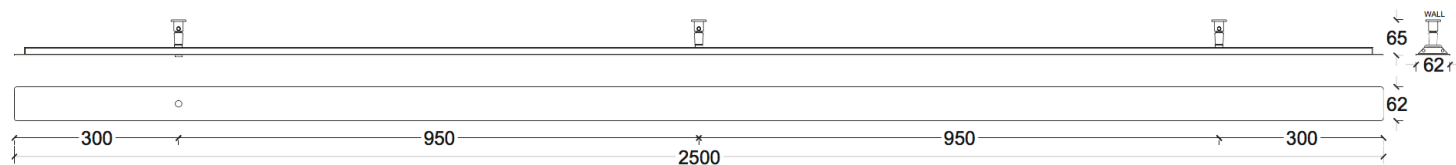

ANOUR | COPENHAGEN

DIVAR MODEL

250 cm

No.	Material	Treatment	EUR ex. VAT	EUR incl. VAT	Product no.	Image-ID	Surface
103	Copper	Polished	1.096,00	1.370,00	D250	Copper_polished	
104	Copper	Oxidized	1.096,00	1.370,00	D251	Copper_oxidized	
105	Copper	Browned	1.064,00	1.330,00	D252	Copper_browned	
106	Copper	Brushed	1.044,00	1.305,00	D253	Copper_brushed	
107	Brass	Polished	1.096,00	1.370,00	D254	Brass_polished	
108	Brass	Browned	1.064,00	1.330,00	D255	Brass_browned	
109	Brass	Brushed	1.044,00	1.305,00	D256	Brass_brushed	
	DALI Dimming		139,00		510		
	0-10 Volt Dimming		139,00		520		

Shipping included in the EU