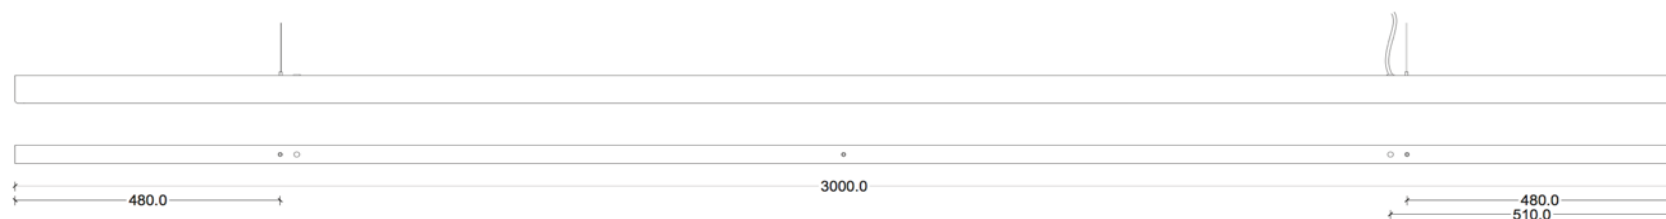

ANOUR | COPENHAGEN

I MODEL
300 cm

No.	Material	Treatment	EUR ex. VAT	EUR incl. VAT	Product no.	Image-ID	Surface
41	Copper	Polished	2.440,00	3.050,00	303	Copper_polished	
42	Copper	Oxidized	2.440,00	3.050,00	302	Copper_oxidized	
43	Copper	Browned	2.416,00	3.020,00	301	Copper_browned	
44	Copper	Brushed	2.272,00	2.840,00	300	Copper_brushed	
45	Brass	Polished	2.440,00	3.050,00	306	Brass_polished	
46	Brass	Browned	2.416,00	3.020,00	305	Brass_browned	
47	Brass	Brushed	2.272,00	2.840,00	304	Brass_brushed	
48	Steel	Rusted	2.184,00	2.730,00	307	Steel_rusted	
49	Steel	Blue	2.184,00	2.730,00	308	Steel_blue	
	Cordless		168,00	210,00	530		
	DALI Dimming		139,00		510		
	0-10 Volt Dimming		139,00		520		

Cord available in the following colours: Grey, Black, Brown, Copper

Shipping included in the EU