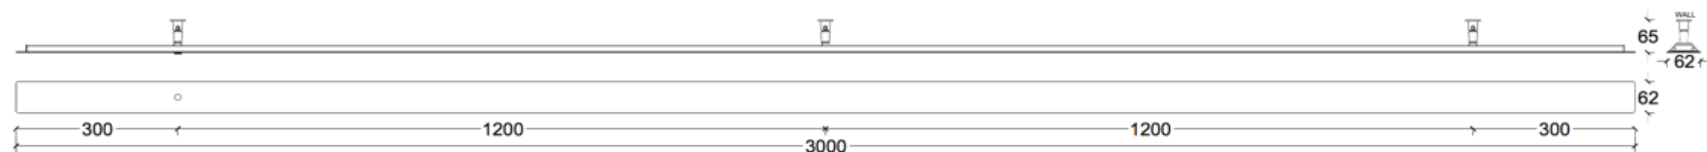

ANOUR | COPENHAGEN

DIVAR MODEL
300 cm

No.	Material	Treatment	EUR ex. VAT	EUR incl. VAT	Product no.	Image-ID	Surface
121	Copper	Polished	1.272,00	1.590,00	D300	Copper_polished	
122	Copper	Oxidized	1.272,00	1.590,00	D301	Copper_oxidized	
123	Copper	Browned	1.244,00	1.555,00	D302	Copper_browned	
124	Copper	Brushed	1.224,00	1.530,00	D303	Copper_brushed	
125	Brass	Polished	1.272,00	1.590,00	D304	Brass_polished	
126	Brass	Browned	1.244,00	1.555,00	D305	Brass_browned	
127	Brass	Brushed	1.224,00	1.530,00	D306	Brass_brushed	
128	Steel	Rusted	1.224,00	1.530,00	D307	Steel_rusted	
129	Steel	Blued	1.224,00	1.530,00	D308	Steel_blue	
	DALI Dimming		139,00		510		
	0-10 Volt Dimming		139,00		520		

Shipping included in the EU