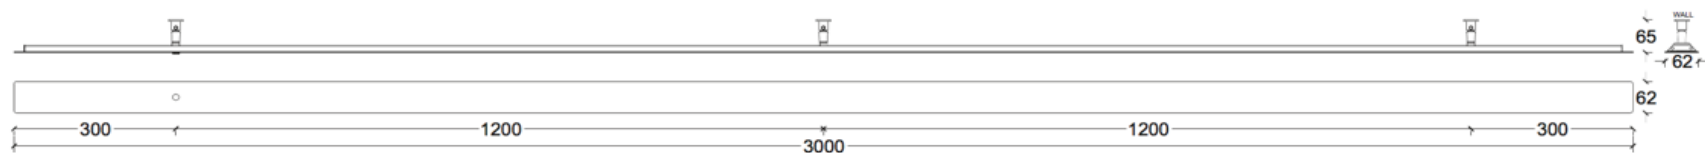

ANOUR | COPENHAGEN

DIVAR MODEL
300 cm

No.	Material	Treatment	EUR ex. VAT	EUR incl. VAT	Product no.	Image-ID	Surface
121	Copper	Polished	1.272,00	1.590,00	D300	Copper_polished	
122	Copper	Oxidized	1.272,00	1.590,00	D301	Copper_oxidized	
123	Copper	Browned	1.244,00	1.555,00	D302	Copper_browned	
124	Copper	Brushed	1.224,00	1.530,00	D303	Copper_brushed	
125	Brass	Polished	1.272,00	1.590,00	D304	Brass_polished	
126	Brass	Browned	1.244,00	1.555,00	D305	Brass_browned	
127	Brass	Brushed	1.224,00	1.530,00	D306	Brass_brushed	
128	Steel	Rusted	1.224,00	1.530,00	D307	Steel_rusted	
129	Steel	Blued	1.224,00	1.530,00	D308	Steel_blue	
	DALI Dimming		139,00		510		
	0-10 Volt Dimming		139,00		520		

Shipping included in the EU