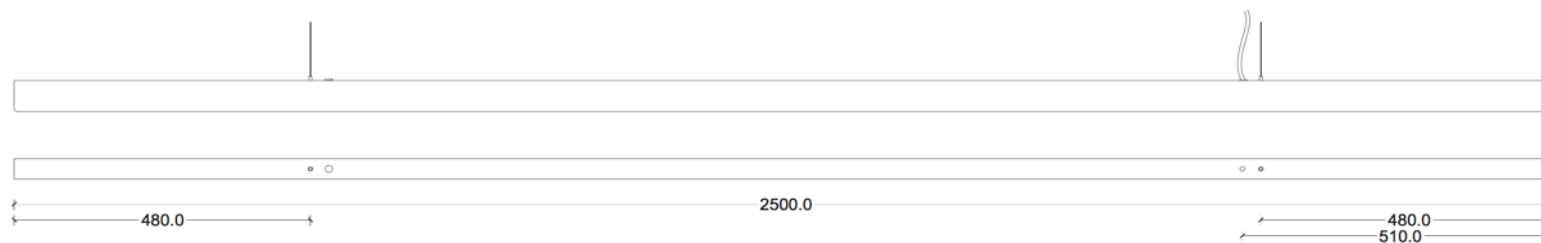

ANOUR | COPENHAGEN

I MODEL
250 cm

No.	Material	Treatment	EUR ex. VAT	EUR incl. VAT	Product no.	Image-ID	Surface
32	Copper	Polished	2.184,00	2.730,00	253	Copper_polished	
33	Copper	Oxidized	2.184,00	2.730,00	252	Copper_oxidized	
34	Copper	Browned	2.156,00	2.695,00	251	Copper_browned	
35	Copper	Brushed	2.036,00	2.545,00	250	Copper_brushed	
36	Brass	Polished	2.184,00	2.730,00	256	Brass_polished	
37	Brass	Browned	2.156,00	2.695,00	255	Brass_browned	
38	Brass	Brushed	2.036,00	2.545,00	254	Brass_brushed	
39	Steel	Rusted	1.928,00	2.410,00	257	Steel_rusted	
40	Steel	Blue	1.928,00	2.410,00	258	Steel_blue	
	Cordless		168,00	210,00	530		
	DALI Dimming		139,00		510		
	0-10 Volt Dimming		139,00		520		

Cord available in the following colours: Grey, Black, Brown, Copper

Shipping included in the EU