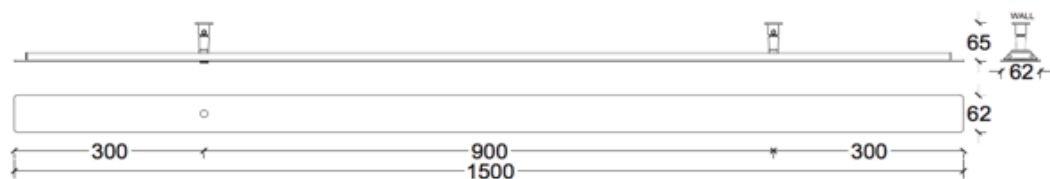

ANOUR | COPENHAGEN

DIVAR MODEL

150 cm

No.	Material	Treatment	EUR ex. VAT	EUR incl. VAT	Product no.	Image-ID	Surface
90	Copper	Polished	772,00	965,00	D150	Copper_polished	
91	Copper	Oxidized	772,00	965,00	D151	Copper_oxidized	
92	Copper	Browned	760,00	950,00	D152	Copper_browned	
93	Copper	Brushed	748,00	935,00	D153	Copper_brushed	
94	Brass	Polished	772,00	965,00	D154	Brass_polished	
95	Brass	Browned	760,00	950,00	D155	Brass_browned	
96	Brass	Brushed	748,00	935,00	D156	Brass_brushed	
97	Steel	Rusted	748,00	935,00	D157	Steel_rusted	
98	Steel	Blued	748,00	935,00	D158	Steel_blue	
99	Wood		580,00	725,00	DW151	Walnut	
100	Wood		580,00	725,00	DW153	Oak	
	DALI Dimming		139,00		510		
	0-10 Volt Dimming		139,00		520		

Shipping included in the EU