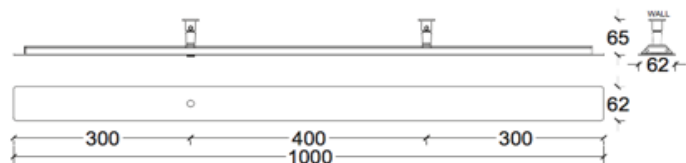

ANOUR | COPENHAGEN

DIVAR MODEL

100 cm

No.	Material	Treatment	EUR ex. VAT	EUR incl. VAT	Product no.	Image-ID	Surface
79	Copper	Polished	604,00	755,00	D100	Copper_polished	
80	Copper	Oxidized	604,00	755,00	D101	Copper_oxidized	
81	Copper	Browned	596,00	745,00	D102	Copper_browned	
82	Copper	Brushed	580,00	725,00	D103	Copper_brushed	
83	Brass	Polished	604,00	755,00	D104	Brass_polished	
84	Brass	Browned	596,00	745,00	D105	Brass_browned	
85	Brass	Brushed	580,00	725,00	D106	Brass_brushed	
86	Steel	Rusted	580,00	725,00	D107	Steel_rusted	
87	Steel	Blued	580,00	725,00	D108	Steel_blue	
88	Wood		488,00	610,00	DW101	Walnut	
89	Wood		488,00	610,00	DW103	Oak	
	DALI Dimming		139,00		510		
	0-10 Volt Dimming		139,00		520		

Shipping included in the EU