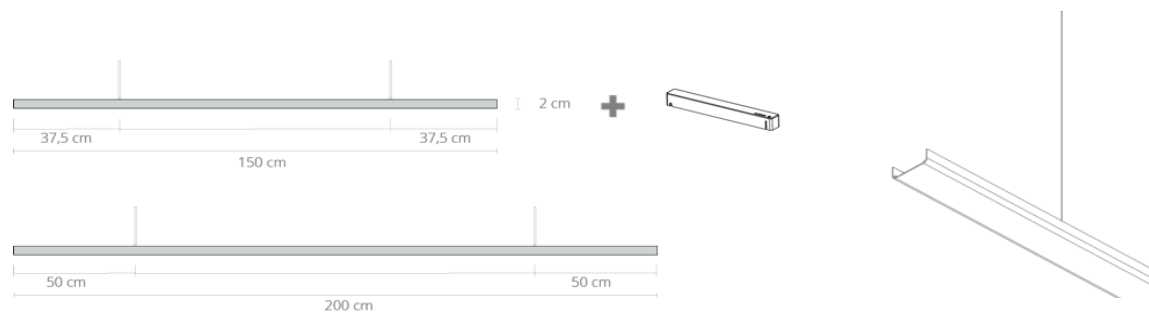

ANOUR | COPENHAGEN

U MODEL 150 cm

No.	Material	Treatment	EUR ex. VAT	EUR incl. VAT	Product no.	Image-ID	Surface
	Aluminium	Sort	664,00	830,00	U150	Alu_black	

U MODEL 200 cm

No.	Material	Treatment	EUR ex. VAT	EUR incl. VAT	Product no.	Image-ID	Surface
	Aluminium	Sort	772,00	965,00	U200	Alu_black	
	DALI Dimming		139,00		510		
	0-10 Volt Dimming		139,00		520		

Shipping included in the EU