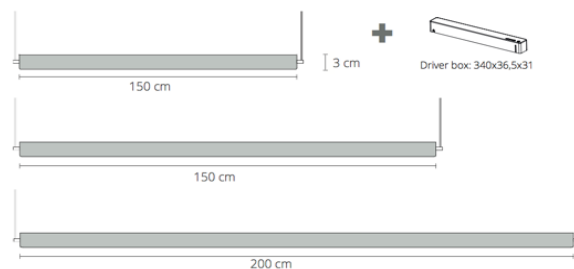

ANOUR | COPENHAGEN

G MODEL 100 cm

No.	Material	Treatment	EUR ex. VAT	EUR incl. VAT	Product no.	Image-ID	Surface
130	Aluminium	Black	644,00	805,00	G100	Alu_black	

G MODEL 150 cm

Nr.	Material	Treatment	EUR ex. VAT	EUR incl. VAT	Product no.	Image-ID	Surface
131	Aluminium	Black	712,00	890,00	G150	Alu_black	

G MODEL 200 cm

Nr.	Material	Treatment	EUR ex. VAT	EUR incl. VAT	Product no.	Image-ID	Surface
132	Aluminium	Black	780,00	975,00	G200	Alu_black	

DALI Dimming
0-10 Volt Dimming

139,00
139,00

510
520

Shipping included in the EU