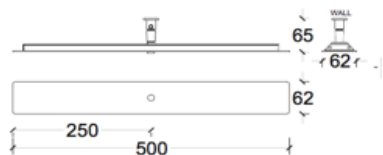

ANOUR | COPENHAGEN

DIVAR MODEL
50 cm

No.	Material	Treatment	EUR ex. VAT	EUR incl. VAT	Product no.	Image-ID	Surface
68	Copper	Polished	448,00	560,00	D50	Copper_polished	
69	Copper	Oxidized	448,00	560,00	D51	Copper_oxidized	
70	Copper	Browned	432,00	540,00	D52	Copper_browned	
71	Copper	Brushed	424,00	530,00	D53	Copper_brushed	
72	Brass	Polished	448,00	560,00	D54	Brass_polished	
73	Brass	Browned	432,00	540,00	D55	Brass_browned	
74	Brass	Brushed	424,00	530,00	D56	Brass_brushed	
75	Steel	Rusted	424,00	530,00	D57	Steel_rusted	
76	Steel	Blued	424,00	530,00	D58	Steel_blue	
77	Wood		360,00	450,00	DW51	Walnut	
78	Wood		360,00	450,00	DW53	Oak	
	DALI Dimming		139,00		510		
	0-10 Volt Dimming		139,00		520		

Shipping included in the EU