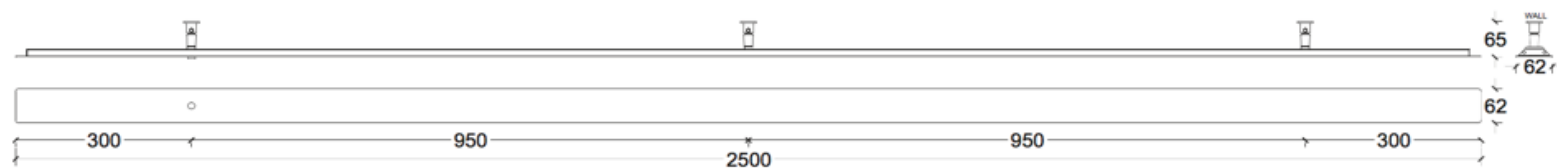

ANOUR | COPENHAGEN

DIVAR MODEL
250 cm

No.	Material	Treatment	EUR ex. VAT	EUR incl. VAT	Product no.	Image-ID	Surface
112	Copper	Polished	1.096,00	1.370,00	D250	Copper_polished	
113	Copper	Oxidized	1.096,00	1.370,00	D251	Copper_oxidized	
114	Copper	Browned	1.064,00	1.330,00	D252	Copper_browned	
115	Copper	Brushed	1.044,00	1.305,00	D253	Copper_brushed	
116	Brass	Polished	1.096,00	1.370,00	D254	Brass_polished	
117	Brass	Browned	1.064,00	1.330,00	D255	Brass_browned	
118	Brass	Brushed	1.044,00	1.305,00	D256	Brass_brushed	
119	Steel	Rusted	1.044,00	1.305,00	D257	Steel_rusted	
120	Steel	Blued	1.044,00	1.305,00	D258	Steel_blue	
	DALI Dimming		139,00		510		
	0-10 Volt Dimming		139,00		520		

Shipping included in the EU