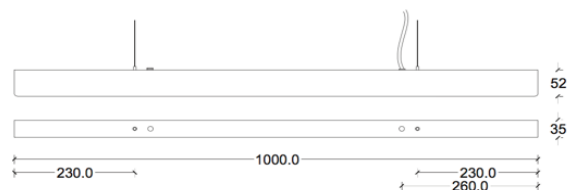

ANOUR | COPENHAGEN

I MODEL
100 cm

No.	Material	Treatment	EUR ex. VAT	EUR incl. VAT	Product no.	Image-ID	Surface
1	Copper	Polished	1.380,00	1.725,00	103	Copper_polished	
2	Copper	Oxidized	1.380,00	1.725,00	102	Copper_oxidized	
3	Copper	Browned	1.344,00	1.680,00	101	Copper_browned	
4	Copper	Brushed	1.268,00	1.585,00	100	Copper_brushed	
5	Brass	Polished	1.380,00	1.725,00	106	Brass_polished	
6	Brass	Browned	1.344,00	1.680,00	105	Brass_browned	
7	Brass	Brushed	1.268,00	1.585,00	104	Brass_brushed	
8	Steel	Rusted	1.112,00	1.390,00	107	Steel_rusted	
9	Steel	Blue	1.112,00	1.390,00	108	Steel_blue	
	Cordless		168,00	210,00	530		
	DALI Dimming		139,00		510		
	0-10 Volt Dimming		139,00		520		