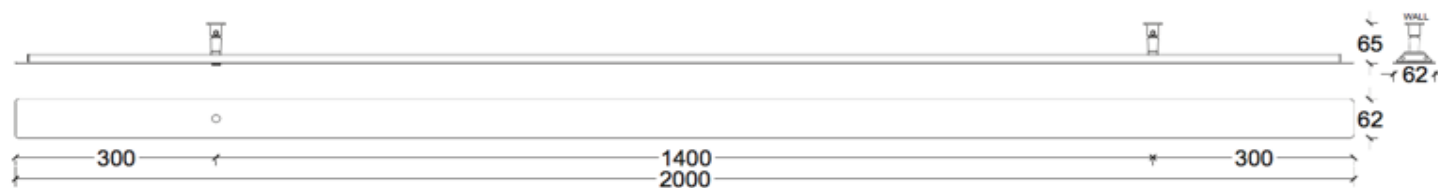

ANOUR | COPENHAGEN

DIVAR MODEL
200 cm

No.	Material	Treatment	EUR ex. VAT	EUR incl. VAT	Product no.	Image-ID	Surface
101	Copper	Polished	928,00	1.160,00	D200	Copper_polished	
102	Copper	Oxidized	928,00	1.160,00	D201	Copper_oxidized	
103	Copper	Browned	908,00	1.135,00	D202	Copper_browned	
104	Copper	Brushed	892,00	1.115,00	D203	Copper_brushed	
105	Brass	Polished	928,00	1.160,00	D204	Brass_polished	
106	Brass	Browned	908,00	1.135,00	D205	Brass_browned	
107	Brass	Brushed	892,00	1.115,00	D206	Brass_brushed	
108	Steel	Rusted	892,00	1.115,00	D107	Steel_rusted	
109	Steel	Blued	892,00	1.115,00	D108	Steel_blue	
110	Wood		724,00	905,00	DW201	Walnut	
111	Wood		724,00	905,00	DW203	Oak	
	DALI Dimming		139,00		510		
	0-10 Volt Dimming		139,00		520		

Shipping included in the EU