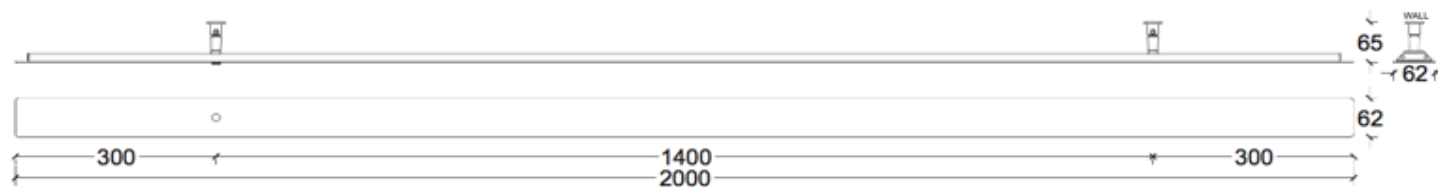

ANOUR | COPENHAGEN

DIVAR MODEL
200 cm

No.	Material	Treatment	EUR ex. VAT	EUR incl. VAT	Product no.	Image-ID	Surface
101	Copper	Polished	928,00	1.160,00	D200	Copper_polished	
102	Copper	Oxidized	928,00	1.160,00	D201	Copper_oxidized	
103	Copper	Browned	908,00	1.135,00	D202	Copper_browned	
104	Copper	Brushed	892,00	1.115,00	D203	Copper_brushed	
105	Brass	Polished	928,00	1.160,00	D204	Brass_polished	
106	Brass	Browned	908,00	1.135,00	D205	Brass_browned	
107	Brass	Brushed	892,00	1.115,00	D206	Brass_brushed	
108	Steel	Rusted	892,00	1.115,00	D107	Steel_rusted	
109	Steel	Blued	892,00	1.115,00	D108	Steel_blue	
110	Wood		724,00	905,00	DW201	Walnut	
111	Wood		724,00	905,00	DW203	Oak	
	DALI Dimming		139,00		510		
	0-10 Volt Dimming		139,00		520		

Shipping included in the EU