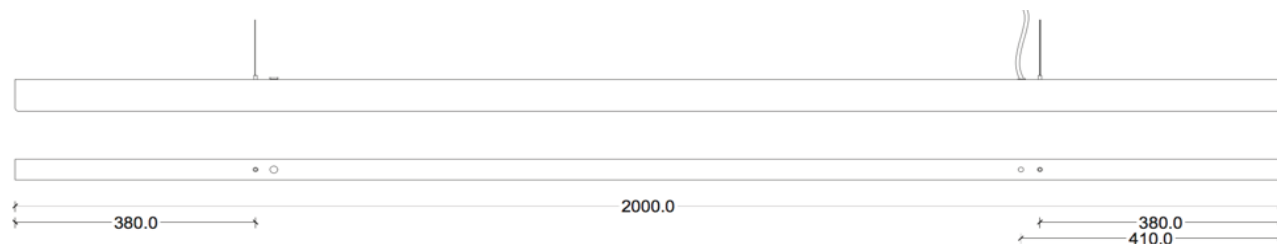

ANOUR | COPENHAGEN

I MODEL
200 cm

No.	Material	Treatment	EUR ex. VAT	EUR incl. VAT	Product no.	Image-ID	Surface
21	Copper	Polished	1.804,00	2.255,00	203	Copper_polished	
22	Copper	Oxidized	1.804,00	2.255,00	202	Copper_oxidized	
23	Copper	Browned	1.776,00	2.220,00	201	Copper_browned	
24	Copper	Brushed	1.676,00	2.095,00	200	Copper_brushed	
25	Brass	Polished	1.804,00	2.255,00	206	Brass_polished	
26	Brass	Browned	1.776,00	2.220,00	205	Brass_browned	
27	Brass	Brushed	1.676,00	2.095,00	204	Brass_brushed	
28	Steel	Rusted	1.596,00	1.995,00	207	Steel_rusted	
29	Steel	Blue	1.596,00	1.995,00	208	Steel_blue	
30	Oak *		1.760,00	2.200,00	220	Oak	
31	Oak *	Black Stained	1.760,00	2.200,00	221	Oak_black_stained	
	Cordless		168,00	210,00	530		
	DALI Dimming		139,00		510		
	0-10 Volt Dimming		139,00		520		

Cord available in the following colours: Grey, Black, Brown, Copper

* Only available in Cordless, no additional costs

Shipping included in the EU