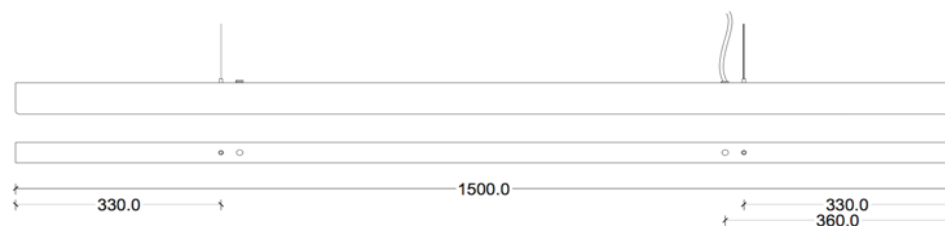

ANOUR | COPENHAGEN

I MODEL
150 cm

No.	Material	Treatment	EUR ex. VAT	EUR incl. VAT	Product no.	Image-ID	Surface
10	Copper	Polished	1.596,00	1.995,00	153	Copper_polished	
11	Copper	Oxidized	1.596,00	1.995,00	152	Copper_oxidized	
12	Copper	Browned	1.588,00	1.985,00	151	Copper_browned	
13	Copper	Brushed	1.484,00	1.855,00	150	Copper_brushed	
14	Brass	Polished	1.596,00	1.995,00	156	Brass_polished	
15	Brass	Browned	1.588,00	1.985,00	155	Brass_browned	
16	Brass	Brushed	1.484,00	1.855,00	154	Brass_brushed	
17	Steel	Rusted	1.352,00	1.690,00	157	Steel_rusted	
18	Steel	Blue	1.352,00	1.690,00	158	Steel_blue	
19	Oak *		1.520,00	1.900,00	170	Oak	
20	Oak *	Black Stained	1.520,00	1.900,00	171	Oak_black_stained	
	Cordless		168,00	210,00	530		
	DALI Dimming		139,00		510		
	0-10 Volt Dimming		139,00		520		

Cord available in the following colours: Grey, Black, Brown, Copper

* Only available in Cordless, no additional costs

Shipping included in the EU