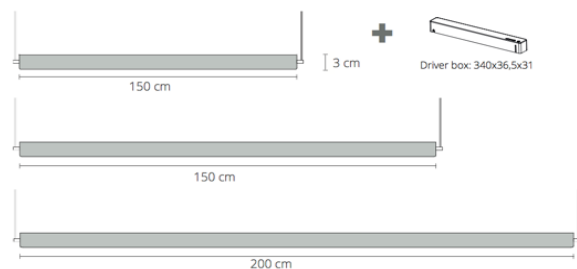

Shipping included in the EU

ANOUR | COPENHAGEN

G MODEL 100 cm

No.	Material	Treatment	EUR ex. VAT	EUR incl. VAT	Product no.	Image-ID	Surface
130	Aluminium	Black	644,00	805,00	G100	Alu_black	

G MODEL 150 cm