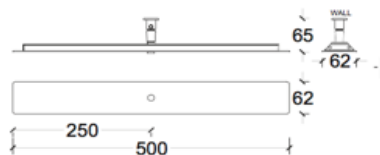

ANOUR | COPENHAGEN

DIVAR MODEL
50 cm

No.	Material	Treatment	EUR ex. VAT	EUR incl. VAT	Product no.	Image-ID	Surface
68	Copper	Polished	448,00	560,00	D50	Copper_polished	
69	Copper	Oxidized	448,00	560,00	D51	Copper_oxidized	
70	Copper	Browned	432,00	540,00	D52	Copper_browned	
71	Copper	Brushed	424,00	530,00	D53	Copper_brushed	
72	Brass	Polished	448,00	560,00	D54	Brass_polished	
73	Brass	Browned	432,00	540,00	D55	Brass_browned	
74	Brass	Brushed	424,00	530,00	D56	Brass_brushed	
75	Steel	Rusted	424,00	530,00	D57	Steel_rusted	
76	Steel	Blued	424,00	530,00	D58	Steel_blue	
77	Wood		360,00	450,00	DW51	Walnut	
78	Wood		360,00	450,00	DW53	Oak	
	DALI Dimming		139,00		510		
	0-10 Volt Dimming		139,00		520		

Shipping included in the EU