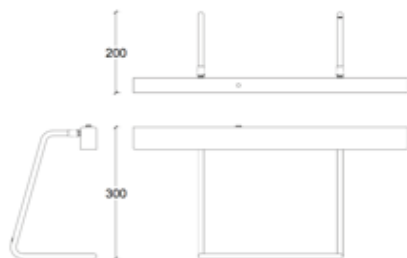

ANOUR | COPENHAGEN

T MODEL
50 cm

No.	Material	Treatment	EUR ex. VAT	EUR incl. VAT	Product no.	Image-ID	Surface
64	Brass	Polished	700,00	875,00	96	Brass_polished	
65	Brass	Browned	684,00	855,00	95	Brass_browned	
66	Brass	Brushed	672,00	840,00	94	Brass_brushed	

Shipping included in the EU