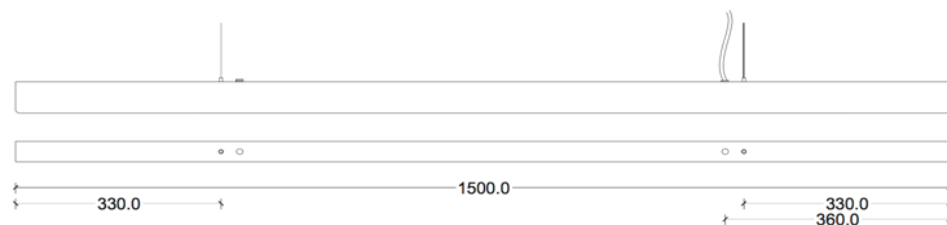

ANOUR | COPENHAGEN

I MODEL
150 cm

No.	Material	Treatment	EUR ex. VAT	EUR incl. VAT	Product no.	Image-ID	Surface
10	Copper	Polished	1.596,00	1.995,00	153	Copper_polished	
11	Copper	Oxidized	1.596,00	1.995,00	152	Copper_oxidized	
12	Copper	Browned	1.588,00	1.985,00	151	Copper_browned	
13	Copper	Brushed	1.484,00	1.855,00	150	Copper_brushed	
14	Brass	Polished	1.596,00	1.995,00	156	Brass_polished	
15	Brass	Browned	1.588,00	1.985,00	155	Brass_browned	
16	Brass	Brushed	1.484,00	1.855,00	154	Brass_brushed	
17	Steel	Rusted	1.352,00	1.690,00	157	Steel_rusted	
18	Steel	Blue	1.352,00	1.690,00	158	Steel_blue	
19	Oak *		1.520,00	1.900,00	170	Oak	
20	Oak *	Black Stained	1.520,00	1.900,00	171	Oak_black_stained	
	Cordless		168,00	210,00	530		
	DALI Dimming		139,00		510		
	0-10 Volt Dimming		139,00		520		

Cord available in the following colours: Grey, Black, Brown, Copper

* Only available in Cordless, no additional costs

Shipping included in the EU