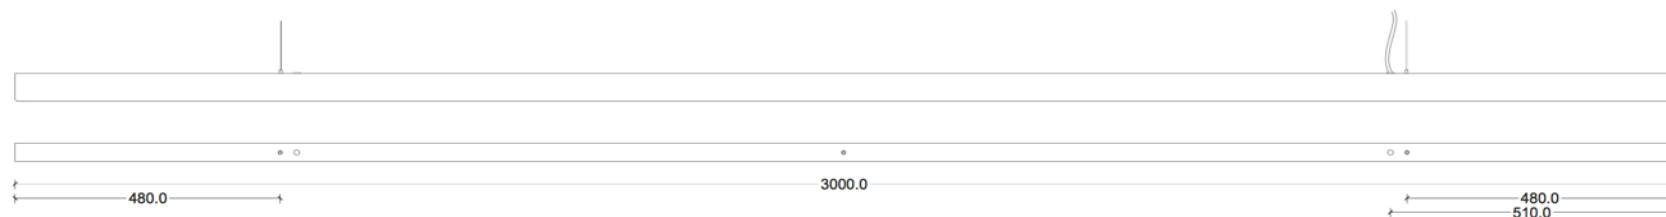

ANOUR | COPENHAGEN

I MODEL
300 cm

No.	Material	Treatment	EUR ex. VAT	EUR incl. VAT	Product no.	Image-ID	Surface
41	Copper	Polished	2.440,00	3.050,00	303	Copper_polished	
42	Copper	Oxidized	2.440,00	3.050,00	302	Copper_oxidized	
43	Copper	Browned	2.416,00	3.020,00	301	Copper_browned	
44	Copper	Brushed	2.272,00	2.840,00	300	Copper_brushed	
45	Brass	Polished	2.440,00	3.050,00	306	Brass_polished	
46	Brass	Browned	2.416,00	3.020,00	305	Brass_browned	
47	Brass	Brushed	2.272,00	2.840,00	304	Brass_brushed	
48	Steel	Rusted	2.184,00	2.730,00	307	Steel_rusted	
49	Steel	Blue	2.184,00	2.730,00	308	Steel_blue	
	Cordless		168,00	210,00	530		
	DALI Dimming		139,00		510		
	0-10 Volt Dimming		139,00		520		

Cord available in the following colours: Grey, Black, Brown, Copper

Shipping included in the EU