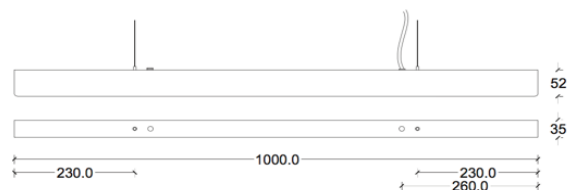

ANOUR | COPENHAGEN

I MODEL
100 cm

No.	Material	Treatment	EUR ex. VAT	EUR incl. VAT	Product no.	Image-ID	Surface
1	Copper	Polished	1.380,00	1.725,00	103	Copper_polished	
2	Copper	Oxidized	1.380,00	1.725,00	102	Copper_oxidized	
3	Copper	Browned	1.344,00	1.680,00	101	Copper_browned	
4	Copper	Brushed	1.268,00	1.585,00	100	Copper_brushed	
5	Brass	Polished	1.380,00	1.725,00	106	Brass_polished	
6	Brass	Browned	1.344,00	1.680,00	105	Brass_browned	
7	Brass	Brushed	1.268,00	1.585,00	104	Brass_brushed	
8	Steel	Rusted	1.112,00	1.390,00	107	Steel_rusted	
9	Steel	Blue	1.112,00	1.390,00	108	Steel_blue	
	Cordless		168,00	210,00	530		
	DALI Dimming		139,00		510		
	0-10 Volt Dimming		139,00		520		

Cord available in the following colours: Grey, Black, Brown, Copper

Shipping included in the EU