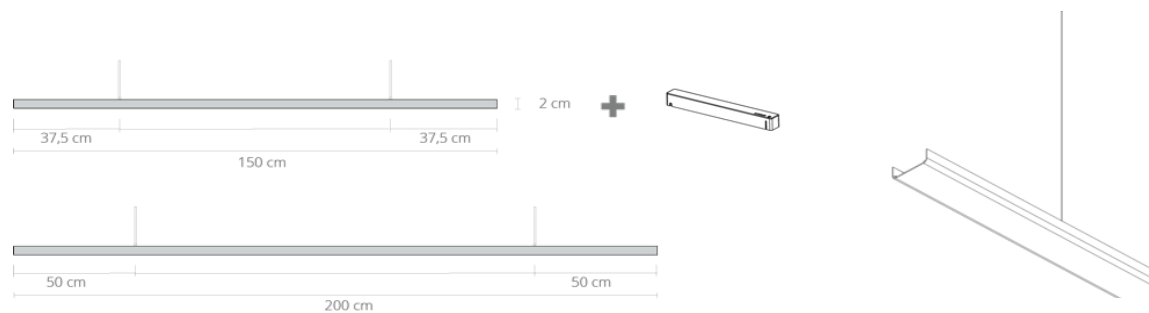

ANOUR | COPENHAGEN

U MODEL 150 cm

No.	Material	Treatment	EUR ex. VAT	EUR incl. VAT	Product no.	Image-ID	Surface
	Aluminium	Sort	664,00	830,00	U150	Alu_black	■

U MODEL 200 cm

No.	Material	Treatment	EUR ex. VAT	EUR incl. VAT	Product no.	Image-ID	Surface
	Aluminium	Sort	772,00	965,00	U200	Alu_black	■
	DALI Dimming		139,00		510		
	0-10 Volt Dimming		139,00		520		

Shipping included in the EU