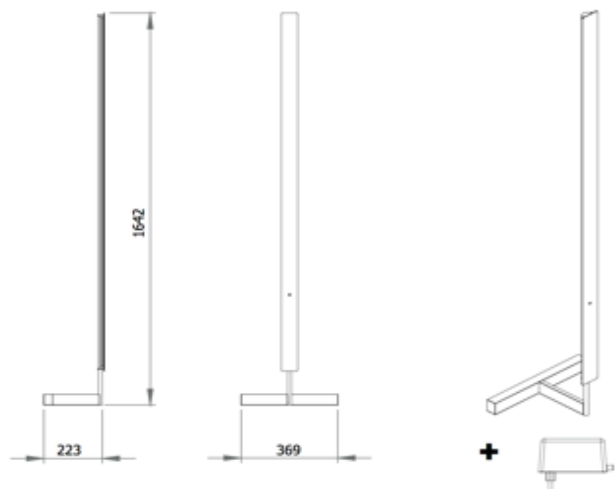

ANOUR | COPENHAGEN

F MODEL
150 cm

No.	Material	Treatment	EUR ex. VAT	EUR incl. VAT	Product no.	Image-ID	Surface
67	Stål	Blåneret	1.044,00	1305,00	FL158	Steel_blue	■

Shipping included in the EU
Available from June 2018