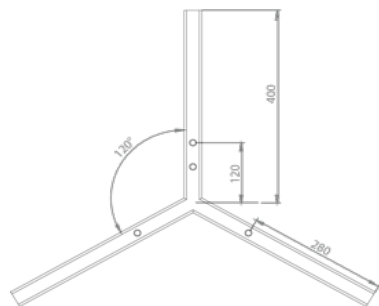

ANOUR | COPENHAGEN

Y MODEL CORDLESS

ø80 cm

No.	Material	Treatment	EUR ex. VAT	EUR incl. VAT	Product no.	Image-ID	Surface
50	Copper	Polished	2.256,00	2.820,00	83	Copper_polished	
51	Copper	Oxidized	2.256,00	2.820,00	82	Copper_oxidized	
52	Copper	Browned	2.220,00	2.775,00	81	Copper_browned	
53	Copper	Brushed	2.184,00	2.730,00	80	Copper_brushed	
54	Brass	Polished	2.256,00	2.820,00	86	Brass_polished	
55	Brass	Browned	2.220,00	2.775,00	85	Brass_browned	
56	Brass	Brushed	2.184,00	2.730,00	84	Brass_brushed	
	DALI Dimming		139,00		510		
	0-10 Volt Dimming		139,00		520		

Shipping included in the EU