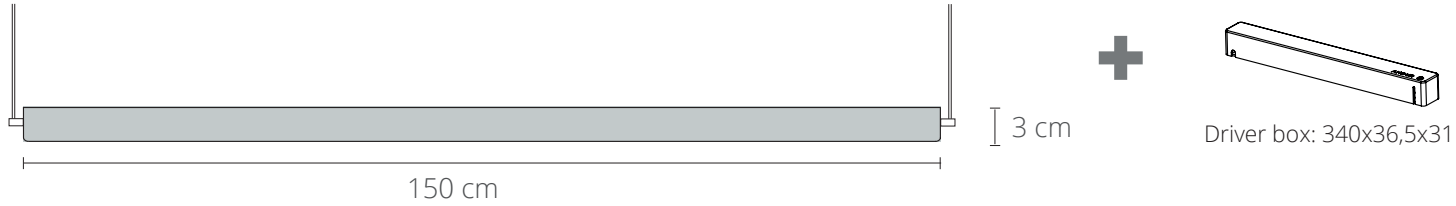

ANOUR | COPENHAGEN

THE G MODEL 100 cm

Driver box: 340x36,5x31

SERIES
A_Light

SUSPENSION
8 m

PRODUCT
G Model

CORD
No

LEAD TIME
4-6 weeks

DIMMER COMPATIBILITY
Available for DALI or 0-10Volt

WEIGHT
3,3 kg*

CERTIFICATIONS
CE (230V)

PACKAGE WEIGHT
4,5 kg*

MATERIALS
Black Aluminium
Brass or Copper on request

*Approximate values

120 V (Available with Switchex)
Illumination
LED
Wattage: 20 Watts
Lumens: 1420 Lumens
Color Temperature: 2700
CRI: +93
Life Hours: 50,000

240V Illumination
LED
Wattage: 20 Watts
Lumens: 1420 Lumens
Color Temperature: 2700
CRI: +93
Life Hours: 50,000

ANOUR | COPENHAGEN

THE G MODEL 150 cm

SERIES
A_Light

SUSPENSION
8 m

PRODUCT
G Model

CORD
No

LEAD TIME
4-6 weeks