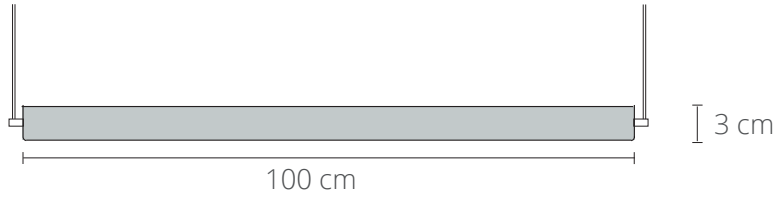

ANOUR | COPENHAGEN

THE G MODEL 100 cm

Driver box: 340x36,5x31

SERIES
A_Light

SUSPENSION
8 m

PRODUCT
G Model

CORD
No

LEAD TIME
4-6 weeks

DIMMER COMPATIBILITY
Available for DALI or 0-10Volt

WEIGHT
3,3 kg*

CERTIFICATIONS
CE (230V)

PACKAGE WEIGHT
4,5 kg*

MATERIALS
Black Aluminium
Brass or Copper on request

*Approximate values

120 V (Available with Switchex)
Illumination
LED
Wattage: 20 Watts
Lumens: 1420 Lumens
Color Temperature: 2700
CRI: +93
Life Hours: 50,000

240V Illumination
LED
Wattage: 20 Watts
Lumens: 1420 Lumens
Color Temperature: 2700
CRI: +93
Life Hours: 50,000

ANOUR | COPENHAGEN

THE G MODEL 150 cm

SERIES
A_Light

SUSPENSION
8 m

PRODUCT
G Model

CORD
No

LEAD TIME
4-6 weeks

240V Illumination
LED
Wattage: 30 Watts
Lumens: 2130 Lumens
Color Temperature: 2700
CRI: +93
Life Hours: 50,000

ANOUR | COPENHAGEN

THE G MODEL 200 cm

SERIES
A_Light

SUSPENSION
8 m

PRODUCT
G Model

CORD
No

LEAD TIME
4-6 weeks