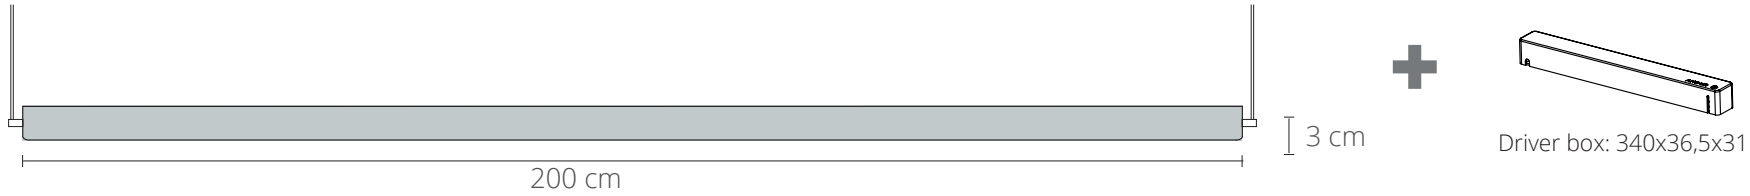

240V Illumination
LED
Wattage: 20 Watts
Lumens: 1420 Lumens
Color Temperature: 2700
CRI: +93
Life Hours: 50,000

ANOUR | COPENHAGEN

THE G MODEL 150 cm

SERIES
A_Light

SUSPENSION
8 m

PRODUCT
G Model

CORD
No

LEAD TIME
4-6 weeks

DIMMER COMPATIBILITY
Available for DALI or 0-10Volt

WEIGHT
5 kg*

CERTIFICATIONS
CE (230V)

PACKAGE WEIGHT
6 kg*

MATERIALS
Black Aluminium
Brass or Copper on request

*Approximate values

120 V (Available with Switchex)
Illumination
LED
Wattage: 30 Watts
Lumens: 2130 Lumens
Color Temperature: 2700
CRI: +93
Life Hours: 50,000

240V Illumination
LED
Wattage: 30 Watts
Lumens: 2130 Lumens
Color Temperature: 2700
CRI: +93
Life Hours: 50,000

ANOUR | COPENHAGEN

THE G MODEL 200 cm

SERIES
A_Light

SUSPENSION
8 m

PRODUCT
G Model

CORD
No

LEAD TIME
4-6 weeks