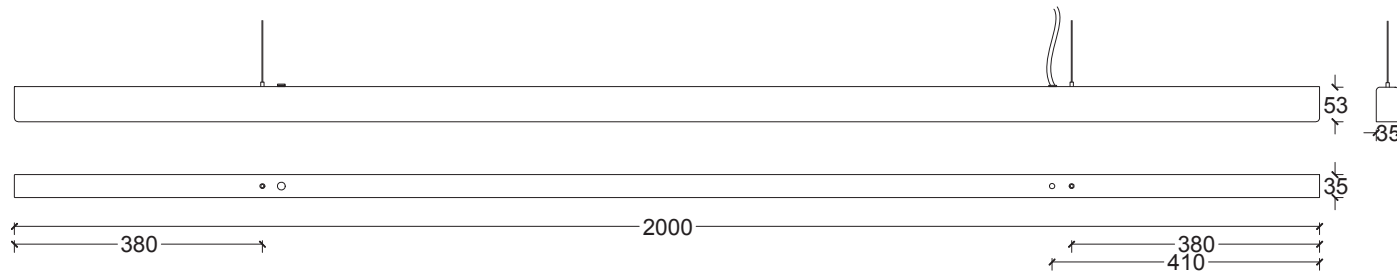

ANOUR | COPENHAGEN

THE I MODEL 200 cm

SERIES

A_Light

PRODUCT

I Model

LEAD TIME

4-6 weeks

WEIGHT

6,5 kg*

PACKAGE WEIGHT

8 kg*

*Approximate values

SUSPENSION

3 meter (6 m available)

CORD

3 m textile covered
(longer available)

DIMMER COMPATIBILITY

Touch dimmer (STANDARD)
Available for DALI or 0-10Volt

CERTIFICATIONS

CE (230V)