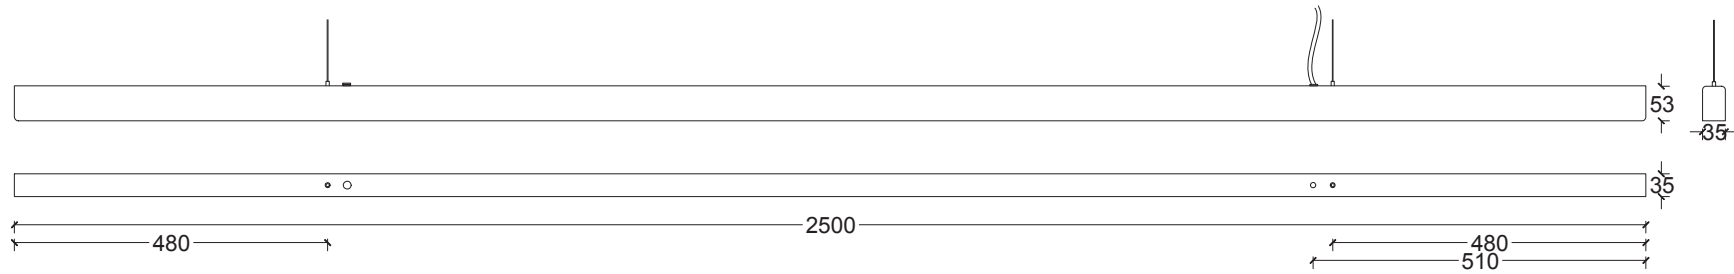

LED

Wattage: 40 Watts

Lumens: 2840 Lumens

Color Temperature: 2700

CRI: +93

Life Hours: 50,000

ANOUR | COPENHAGEN

THE I MODEL
250 cm