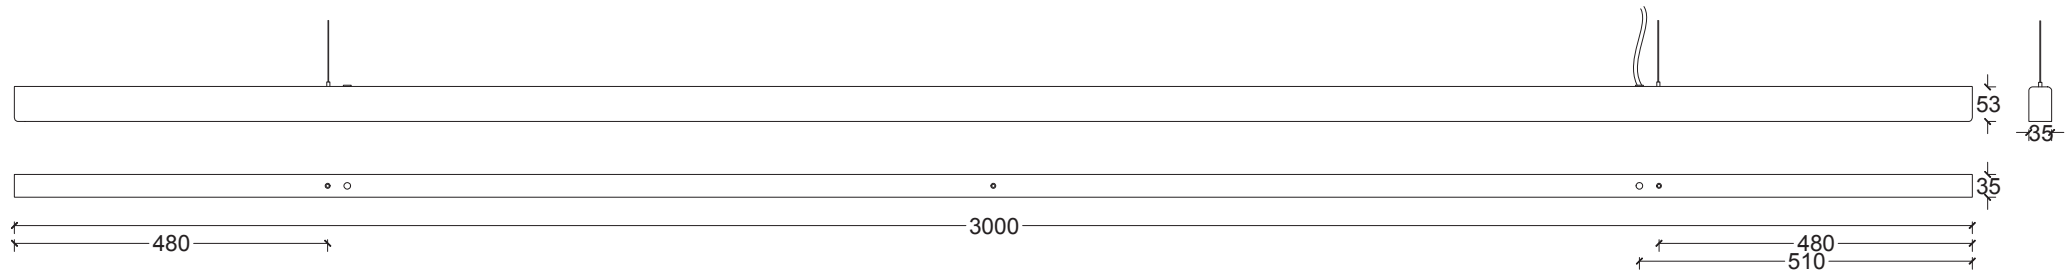

THE I MODEL
300 cm

SERIES

A_Light

SUSPENSION

3 meter (6 m available)

120 V (Available with Switchex)

Illumination

LED

Wattage: 60 Watts

Lumens: 4260 Lumens

Color Temperature: 2700

CRI: +93

Life Hours: 50,000

PRODUCT

I Model

CORD

3 m textile covered
(longer available)

LEAD TIME

4-6 weeks

DIMMER COMPATIBILITY

Touch dimmer (STANDARD)
Available for DALI or 0-10Volt

WEIGHT

10 kg*

CERTIFICATIONS

CE (230V)

PACKAGE WEIGHT

12 kg*