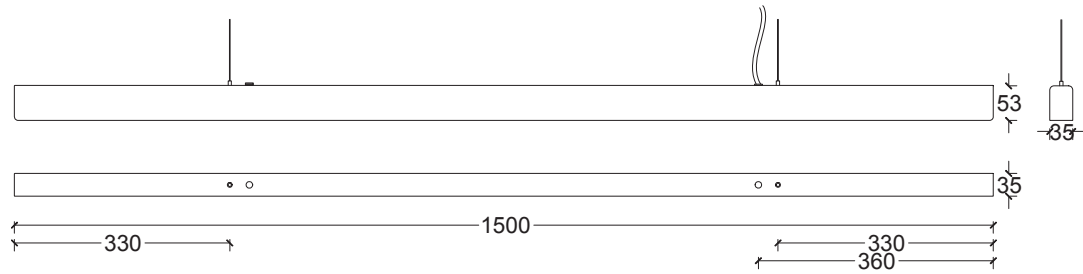

ANOUR | COPENHAGEN

THE I MODEL 150 cm