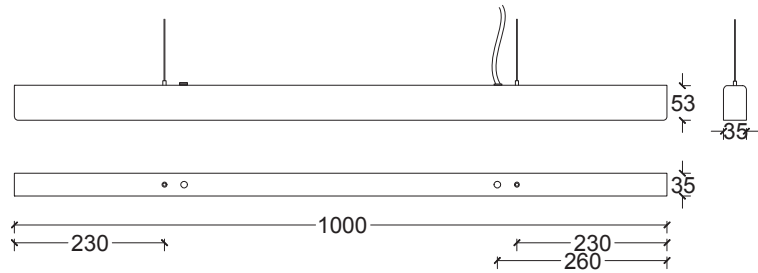

ANOUR | COPENHAGEN

THE I MODEL 100 cm

SERIES
A_Light

PRODUCT
I Model

LEAD TIME
4-6 weeks

WEIGHT
3,3 kg*

PACKAGE WEIGHT
4,5 kg*

*Approximate values

SUSPENSION
3 meter (6 m available)

CORD
3 m textile covered
(longer available)

DIMMER COMPATIBILITY
Touch dimmer (STANDARD)
Available for DALI or 0-10Volt

CERTIFICATIONS
CE (230V)

MATERIALS
Copper, Steel, Brass