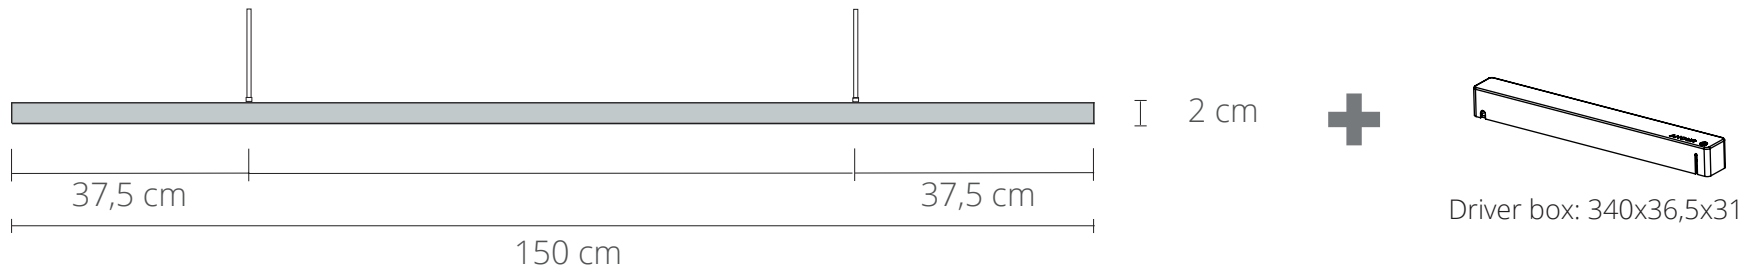

ANOUR | COPENHAGEN

THE U MODEL 150 cm

SERIES
A_Light

PRODUCT
U Model

LEAD TIME
4-6 weeks

WEIGHT
5 kg*

PACKAGE WEIGHT
6 kg*

*Approximate values

SUSPENSION
8 m

CORD
No

DIMMER COMPATIBILITY
Available for DALI or 0-10Volt

CERTIFICATIONS
CE (230V)

MATERIALS
Black Aluminium
Brass or Copper on request

120 V (Available with Switchex)
Illumination
LED
Wattage: 30 Watts
Lumens: 2130 Lumens
Color Temperature: 2700
CRI: +93
Life Hours: 50,000

240V Illumination
LED
Wattage: 30 Watts
Lumens: 2130 Lumens
Color Temperature: 2700
CRI: +93
Life Hours: 50,000

THE G MODEL
200 cm

Driver box: 340x36,5x31

SERIES
A_Light

SUSPENSION
8 m

PRODUCT
U Model

CORD
No

LEAD TIME
4-6 weeks

DIMMER COMPATIBILITY
Available for DALI or 0-10Volt

WEIGHT
6,5 kg*

CERTIFICATIONS
CE (230V)

PACKAGE WEIGHT
8 kg*

MATERIALS
Black Aluminium
Brass or Copper on request

*Approximate values

120 V (Available with Switchex)
Illumination
LED
Wattage: 40 Watts
Lumens: 2840 Lumens
Color Temperature: 2700
CRI: +93
Life Hours: 50,000