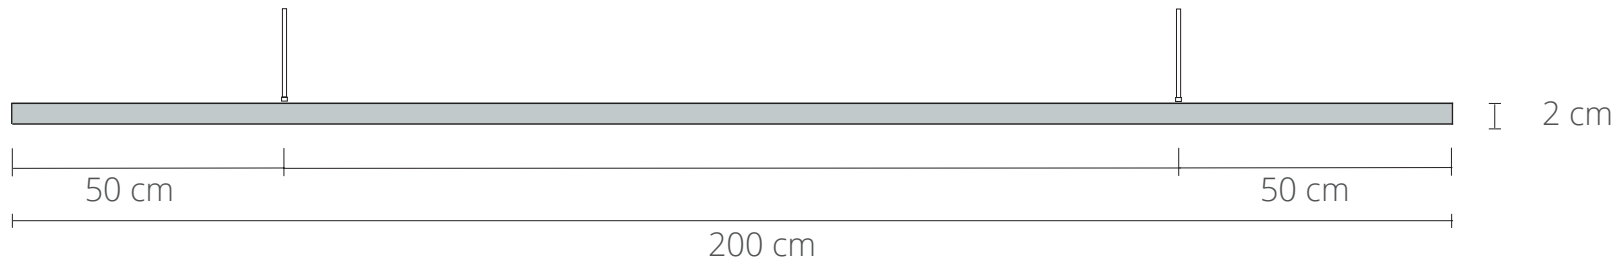

ANOUR | COPENHAGEN

THE U MODEL 150 cm

SERIES
A_Light

PRODUCT
U Model

LEAD TIME
4-6 weeks

WEIGHT
5 kg*

PACKAGE WEIGHT
6 kg*

*Approximate values

SUSPENSION
8 m

CORD
No

DIMMER COMPATIBILITY
Available for DALI or 0-10Volt

CERTIFICATIONS
CE (230V)

MATERIALS
Black Aluminium
Brass or Copper on request

120 V (Available with Switchex)
Illumination
LED
Wattage: 30 Watts
Lumens: 2130 Lumens
Color Temperature: 2700
CRI: +93
Life Hours: 50,000

240V Illumination
LED
Wattage: 30 Watts
Lumens: 2130 Lumens
Color Temperature: 2700
CRI: +93
Life Hours: 50,000

THE G MODEL
200 cm

Driver box: 340x36,5x31

SERIES
A_Light

SUSPENSION
8 m

PRODUCT
U Model

CORD
No

LEAD TIME
4-6 weeks

DIMMER COMPATIBILITY
Available for DALI or 0-10Volt

WEIGHT
6,5 kg*

CERTIFICATIONS
CE (230V)

PACKAGE WEIGHT
8 kg*

MATERIALS
Black Aluminium
Brass or Copper on request

*Approximate values

120 V (Available with Switchex)
Illumination
LED
Wattage: 40 Watts
Lumens: 2840 Lumens
Color Temperature: 2700
CRI: +93
Life Hours: 50,000