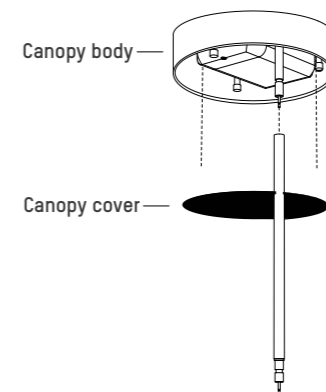

EXTENSION ROD

CANOPY MODELS

1-2 Unit Canopy

3 Units Canopy

TUNTO

Ballon Pendant 1 Unit

Ballon Pendant 2 Units

Ballon Pendant 3 Units

Ballon pendant

TECHNICAL SPECIFICATIONS / TECHNISCHE DATEN

Frame, Canopy body and 110 mm panel colors

Black White

250 mm panel and Canopy cover colors and materials

Oak Walnut Black White

Wood Surface Finish: Lacquer

Canopy body

Canopy cover

Adjustable and removable panels, Panels rotate 360 degrees: Large 250 mm, Small 110 mm

Drivers / Built-in

350mA / 500 mA	DALI, PUSH DIM	LCM40DA
	0-10V / PWM	LCM40
	CASAMBI DIM	CAS

Rated Power	9-36 W	Kelvin	2700 K, 3000 K [standard]
	Voltage		220-240V 50/60 Hz, UL model 110-295V
Output	18-54 V 500 mA	CRI	85 Typ
Canopy	1-2 unit / 180mm x 40mm, 3 unit / 280mm x 40mm.	Package Size	500 x 500x 150 mm, Extension pieces packaged separately
Frame, Canopy color	Black RAL 9005 fine efekt, White RAL 9003 fine efekt	Package Weight	1,3-2 kg