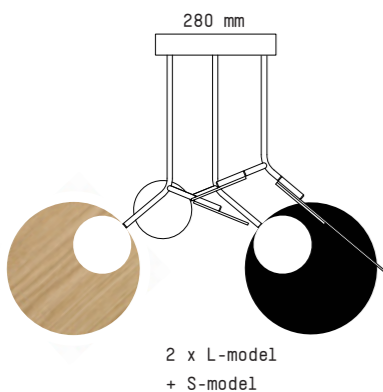

Ballon pendant: special model L-model, 24k Gold frame, 110mm black panel, 250mm oak panel in the picture.

Ballon pendant

Collection 2019

MODEL OPTION SPECIFICATIONS

L-MODEL / S-MODEL

Adjustable panels: large 250 mm, small 110 mm

EXTENSION ROD

CANOPY MODELS

1-2 Unit Canopy

3 Units Canopy

TUNTO

Ballon Pendant 1 Unit

Ballon Pendant 2 Units

Ballon Pendant 3 Units

Ballon pendant

TECHNICAL SPECIFICATIONS / TECHNISCHE DATEN

Frame, Canopy body and 110 mm panel colors

Black White

250 mm panel and Canopy cover colors and materials

Oak Walnut Black White

Wood Surface Finish: Lacquer

Rated Power	9-36 W	Kelvin	2700 K, 3000 K [standard]
	Voltage		220-240V 50/60 Hz, UL model 110-295V
Output	18-54 V 500 mA	CRI	85 Typ
Canopy	1-2 unit / 180mm x 40mm, 3 unit / 280mm x 40mm.	Package Size	500 x 500x 150 mm, Extension pieces packaged separately
Frame, Canopy color	Black RAL 9005 fine efekt, White RAL 9003 fine efekt	Package Weight	1,3-2 kg