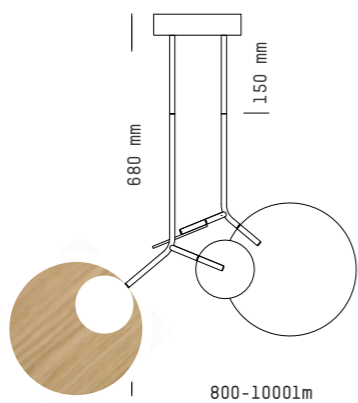

Ballon Pendant 2 Units