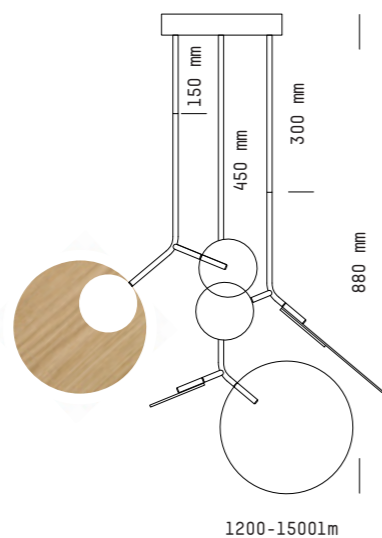

Ballon pendant: special model L-model, 24k Gold frame, 110mm black panel, 250mm oak panel in the picture.

Ballon pendant

Collection 2019

MODEL OPTION SPECIFICATIONS

L-MODEL / S-MODEL

Adjustable panels: large 250 mm, small 110 mm

Ballon pendant

TECHNICAL SPECIFICATIONS / TECHNISCHE DATEN

Frame, Canopy body and 110 mm panel colors

Black White

250 mm panel and Canopy cover colors and materials

Oak Walnut Black White

Wood Surface Finish: Lacquer

Canopy body

Canopy cover

Adjustable and removable panels, Panels rotate 360 degrees: Large 250 mm, Small 110 mm

Drivers / Built-in

350mA / 500 mA	DALI, PUSH DIM	LCM40DA
	0-10V / PWM	LCM40
	CASAMBI DIM	CAS

Rated Power	9-36 W	Kelvin	2700 K, 3000 K [standard]
	Voltage		220-240V 50/60 Hz, UL model 110-295V
Output	18-54 V 500 mA	CRI	85 Typ
Canopy	1-2 unit / 180mm x 40mm, 3 unit / 280mm x 40mm.	Package Size	500 x 500x 150 mm, Extension pieces packaged separately
Frame, Canopy color	Black RAL 9005 fine efekt, White RAL 9003 fine efekt	Package Weight	1,3-2 kg