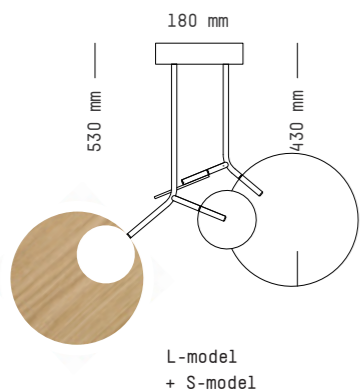

Ballon Pendant 2 Units