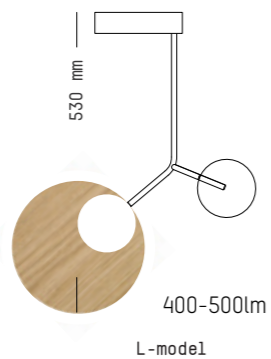

Ballon pendant: special model L-model, 24k Gold frame, 110mm black panel, 250mm oak panel in the picture.

Ballon pendant

Collection 2019

MODEL OPTION SPECIFICATIONS

L-MODEL / S-MODEL

Adjustable panels: large 250 mm, small 110 mm

EXTENSION ROD

CANOPY MODELS

1-2 Unit Canopy

3 Units Canopy

TUNTO

Ballon Pendant 1 Unit

Ballon Pendant 2 Units

Ballon Pendant 3 Units

Ballon pendant

TECHNICAL SPECIFICATIONS / TECHNISCHE DATEN

Frame, Canopy body and 110 mm panel colors

Black White

250 mm panel and Canopy cover colors and materials

Oak Walnut Black White

Wood Surface Finish: Lacquer

Rated Power	9-36 W	Kelvin	2700 K, 3000 K [standard]
	Voltage		220-240V 50/60 Hz, UL model 110-295V
Output	18-54 V 500 mA	CRI	85 Typ
Canopy	1-2 unit / 180mm x 40mm, 3 unit / 280mm x 40mm.	Package Size	500 x 500x 150 mm, Extension pieces packaged separately
Frame, Canopy color	Black RAL 9005 fine efekt, White RAL 9003 fine efekt	Package Weight	1,3-2 kg