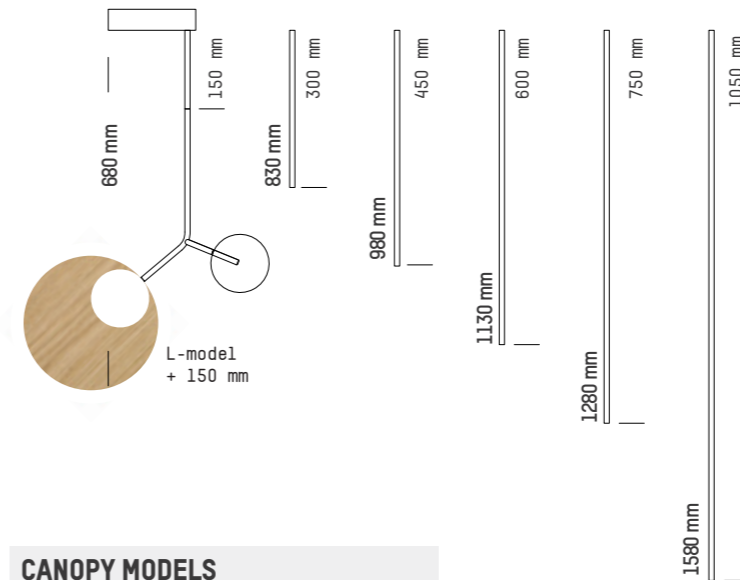

EXTENSION ROD