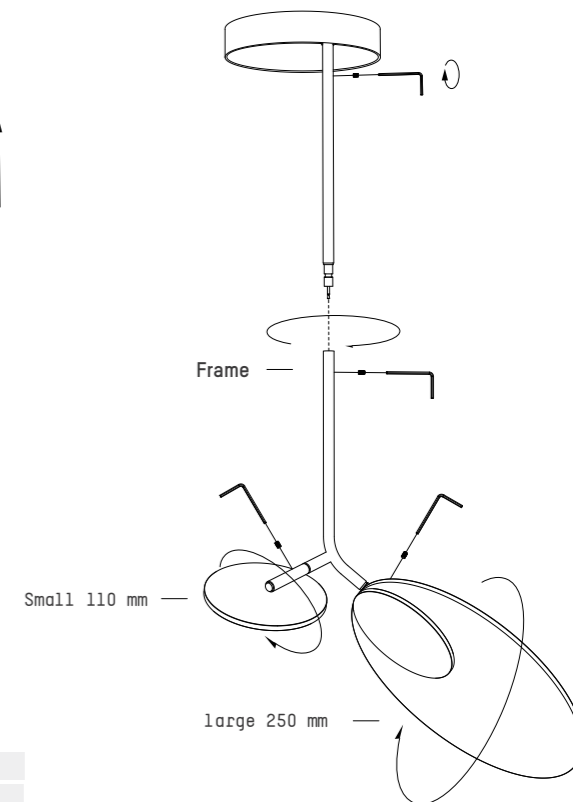

Ballon pendant: special model L-model, 24k Gold frame, 110mm black panel, 250mm oak panel in the picture.

Ballon pendant

Collection 2019

MODEL OPTION SPECIFICATIONS

L-MODEL / S-MODEL

Adjustable panels: large 250 mm, small 110 mm

Ballon pendant

TECHNICAL SPECIFICATIONS / TECHNISCHE DATEN

Frame, Canopy body and 110 mm panel colors

Black White

250 mm panel and Canopy cover colors and materials

Oak Walnut Black White

Wood Surface Finish: Lacquer

Canopy body

Canopy cover

Adjustable and removable panels, Panels rotate 360 degrees: Large 250 mm, Small 110 mm

Drivers / Built-in

350mA / 500 mA	DALI, PUSH DIM	LCM40DA
	0-10V / PWM	LCM40
	CASAMBI DIM	CAS

Rated Power	9-36 W	Kelvin	2700 K, 3000 K [standard]
	Voltage		220-240V 50/60 Hz, UL model 110-295V
Output	18-54 V 500 mA	CRI	85 Typ
Canopy	1-2 unit / 180mm x 40mm, 3 unit / 280mm x 40mm.	Package Size	500 x 500x 150 mm, Extension pieces packaged separately
Frame, Canopy color	Black RAL 9005 fine efekt, White RAL 9003 fine efekt	Package Weight	1,3-2 kg