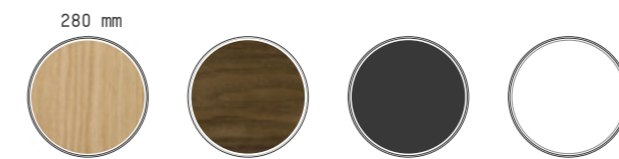

3 Units Canopy