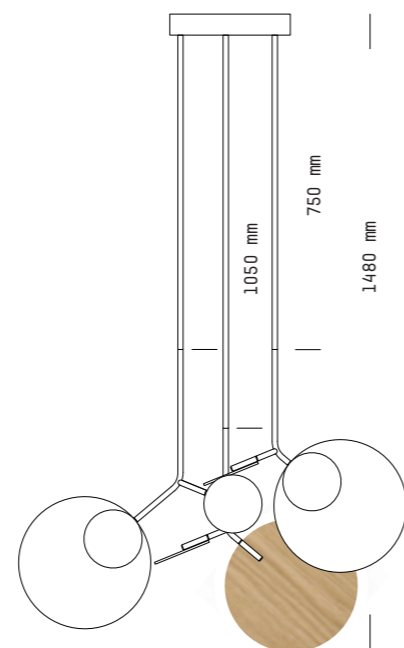

Ballon pendant: special model L-model, 24k Gold frame, 110mm black panel, 250mm oak panel in the picture.

Ballon pendant

Collection 2019

MODEL OPTION SPECIFICATIONS

L-MODEL / S-MODEL

Adjustable panels: large 250 mm, small 110 mm

Ballon pendant

TECHNICAL SPECIFICATIONS / TECHNISCHE DATEN

Frame, Canopy body and 110 mm panel colors

Black White

250 mm panel and Canopy cover colors and materials

Oak Walnut Black White

Wood Surface Finish: Lacquer

Canopy body

Canopy cover

Adjustable and removable panels, Panels rotate 360 degrees: Large 250 mm, Small 110 mm

Drivers / Built-in

350mA / 500 mA	DALI, PUSH DIM	LCM40DA
	0-10V / PWM	LCM40
	CASAMBI DIM	CAS

Rated Power	9-36 W	Kelvin	2700 K, 3000 K [standard]
	Voltage		220-240V 50/60 Hz, UL model 110-295V
Output	18-54 V 500 mA	CRI	85 Typ
Canopy	1-2 unit / 180mm x 40mm, 3 unit / 280mm x 40mm.	Package Size	500 x 500x 150 mm, Extension pieces packaged separately
Frame, Canopy color	Black RAL 9005 fine efekt, White RAL 9003 fine efekt	Package Weight	1,3-2 kg