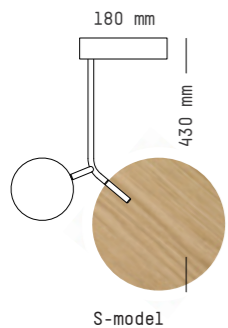

Ballon pendant: special model L-model, 24k Gold frame, 110mm black panel, 250mm oak panel in the picture.

Ballon pendant

Collection 2019

MODEL OPTION SPECIFICATIONS

L-MODEL / S-MODEL

Adjustable panels: large 250 mm, small 110 mm

EXTENSION ROD

CANOPY MODELS

1-2 Unit Canopy

3 Units Canopy

TUNTO

Ballon Pendant 1 Unit

Ballon Pendant 2 Units

Ballon Pendant 3 Units

Ballon pendant

TECHNICAL SPECIFICATIONS / TECHNISCHE DATEN

Frame, Canopy body and 110 mm panel colors

Black White

250 mm panel and Canopy cover colors and materials

Oak Walnut Black White

Wood Surface Finish: Lacquer

Rated Power	9-36 W	Kelvin	2700 K, 3000 K [standard]
	Voltage		220-240V 50/60 Hz, UL model 110-295V
Output	18-54 V 500 mA	CRI	85 Typ
Canopy	1-2 unit / 180mm x 40mm, 3 unit / 280mm x 40mm.	Package Size	500 x 500x 150 mm, Extension pieces packaged separately
Frame, Canopy color	Black RAL 9005 fine efekt, White RAL 9003 fine efekt	Package Weight	1,3-2 kg