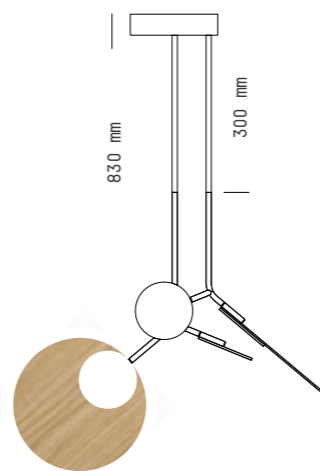

Ballon Pendant 2 Units