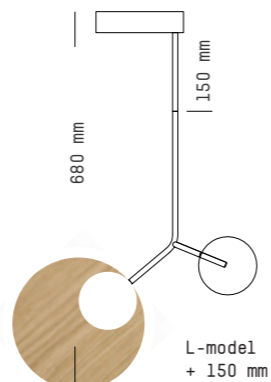

Ballon pendant: special model L-model, 24k Gold frame, 110mm black panel, 250mm oak panel in the picture.

Ballon pendant

Collection 2019

MODEL OPTION SPECIFICATIONS

L-MODEL / S-MODEL

Adjustable panels: large 250 mm, small 110 mm

EXTENSION ROD

CANOPY MODELS

1-2 Unit Canopy

3 Units Canopy

TUNTO

Ballon Pendant 1 Unit

Ballon Pendant 2 Units

Ballon Pendant 3 Units

Ballon pendant

TECHNICAL SPECIFICATIONS / TECHNISCHE DATEN

Frame, Canopy body and 110 mm panel colors

Black White

250 mm panel and Canopy cover colors and materials

Oak Walnut Black White

Wood Surface Finish: Lacquer

Rated Power	9-36 W	Kelvin	2700 K, 3000 K [standard]
	Voltage		220-240V 50/60 Hz, UL model 110-295V
Output	18-54 V 500 mA	CRI	85 Typ
Canopy	1-2 unit / 180mm x 40mm, 3 unit / 280mm x 40mm.	Package Size	500 x 500x 150 mm, Extension pieces packaged separately
Frame, Canopy color	Black RAL 9005 fine efekt, White RAL 9003 fine efekt	Package Weight	1,3-2 kg