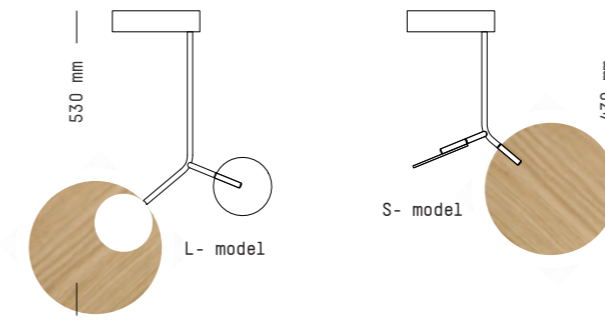

Ballon pendant: special model L-model, 24k Gold frame, 110mm black panel, 250mm oak panel in the picture.

Ballon pendant

Collection 2019

MODEL OPTION SPECIFICATIONS

L-MODEL / S-MODEL

Adjustable panels: large 250 mm, small 110 mm

Ballon pendant

TECHNICAL SPECIFICATIONS / TECHNISCHE DATEN

Frame, Canopy body and 110 mm panel colors

Black White

250 mm panel and Canopy cover colors and materials

Oak Walnut Black White

Wood Surface Finish: Lacquer

Canopy body

Canopy cover

Adjustable and removable panels, Panels rotate 360 degrees: Large 250 mm, Small 110 mm

Drivers / Built-in

350mA / 500 mA	DALI, PUSH DIM	LCM40DA
	0-10V / PWM	LCM40
	CASAMBI DIM	CAS

Rated Power	9-36 W	Kelvin	2700 K, 3000 K [standard]
	Voltage		220-240V 50/60 Hz, UL model 110-295V
Output	18-54 V 500 mA	CRI	85 Typ
Canopy	1-2 unit / 180mm x 40mm, 3 unit / 280mm x 40mm.	Package Size	500 x 500x 150 mm, Extension pieces packaged separately
Frame, Canopy color	Black RAL 9005 fine efekt, White RAL 9003 fine efekt	Package Weight	1,3-2 kg