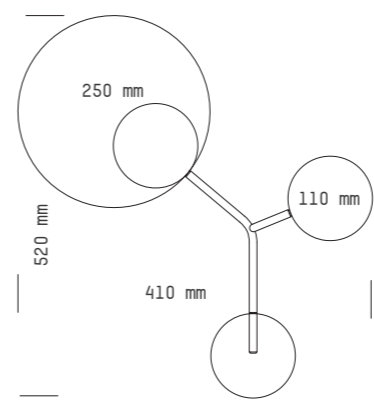

Frame and 110mm panel colors

250mm panel colors and materials

Wood Surface Finish: Lacquer

Adjustable panels: large 250 mm, small 110 mm

Drivers / Built-in

500 mA	non dimmable (standard)	LET
--------	-------------------------	-----

Drivers / External

500 mA	DALI, PUSH DIM	LCM25DA
	0-10V / PWM	LCM25
	CASAMBI DIM	CAS

Rated Power	6 W	Kelvin	2700 K, 3000 K (standard)
Voltage	220-240V 50/60 Hz, UL model 110-295V	Lumen	500 lm
Output	18 V 500 mA	CRI	85 Typ
Cord Length	External driver cable length, Standard 3 m,	Package Size	500 x 500x 150 mm
Frame color	Black RAL 9005 fine efekt, White RAL 9003 fine efekt	Package Weight	1,3-2 kg

## TECHNICAL SPECIFICATIONS / TECHNISCHE DATEN

Frame and 110 mm panel colors

250 mm panel colors and materials

Wood Surface Finish: Lacquer

Adjustable panels: large 250 mm, small 110 mm

Drivers / Built-in

500 mA	non dimmable (standard)	LET
--------	-------------------------	-----

Drivers / External

500 mA	DALI, PUSH DIM	LCM25DA
	0-10V / PWM	LCM25
	CASAMBI DIM	CAS

Rated Power	6 W	Kelvin	2700 K, <u>3000 K (standard)</u>
Voltage	220-240V 50/60 Hz, UL model 110-295V	Lumen	1000 lm
Output	36 V 500 mA	CRI	85 Typ
Cord Length	External driver cable length, Standard 3 m,	Package Size	500 x 500x 150 mm
Frame color	Black RAL 9005 fine efekt, White RAL 9003 fine efekt	Package Weight	1,3-2 kg