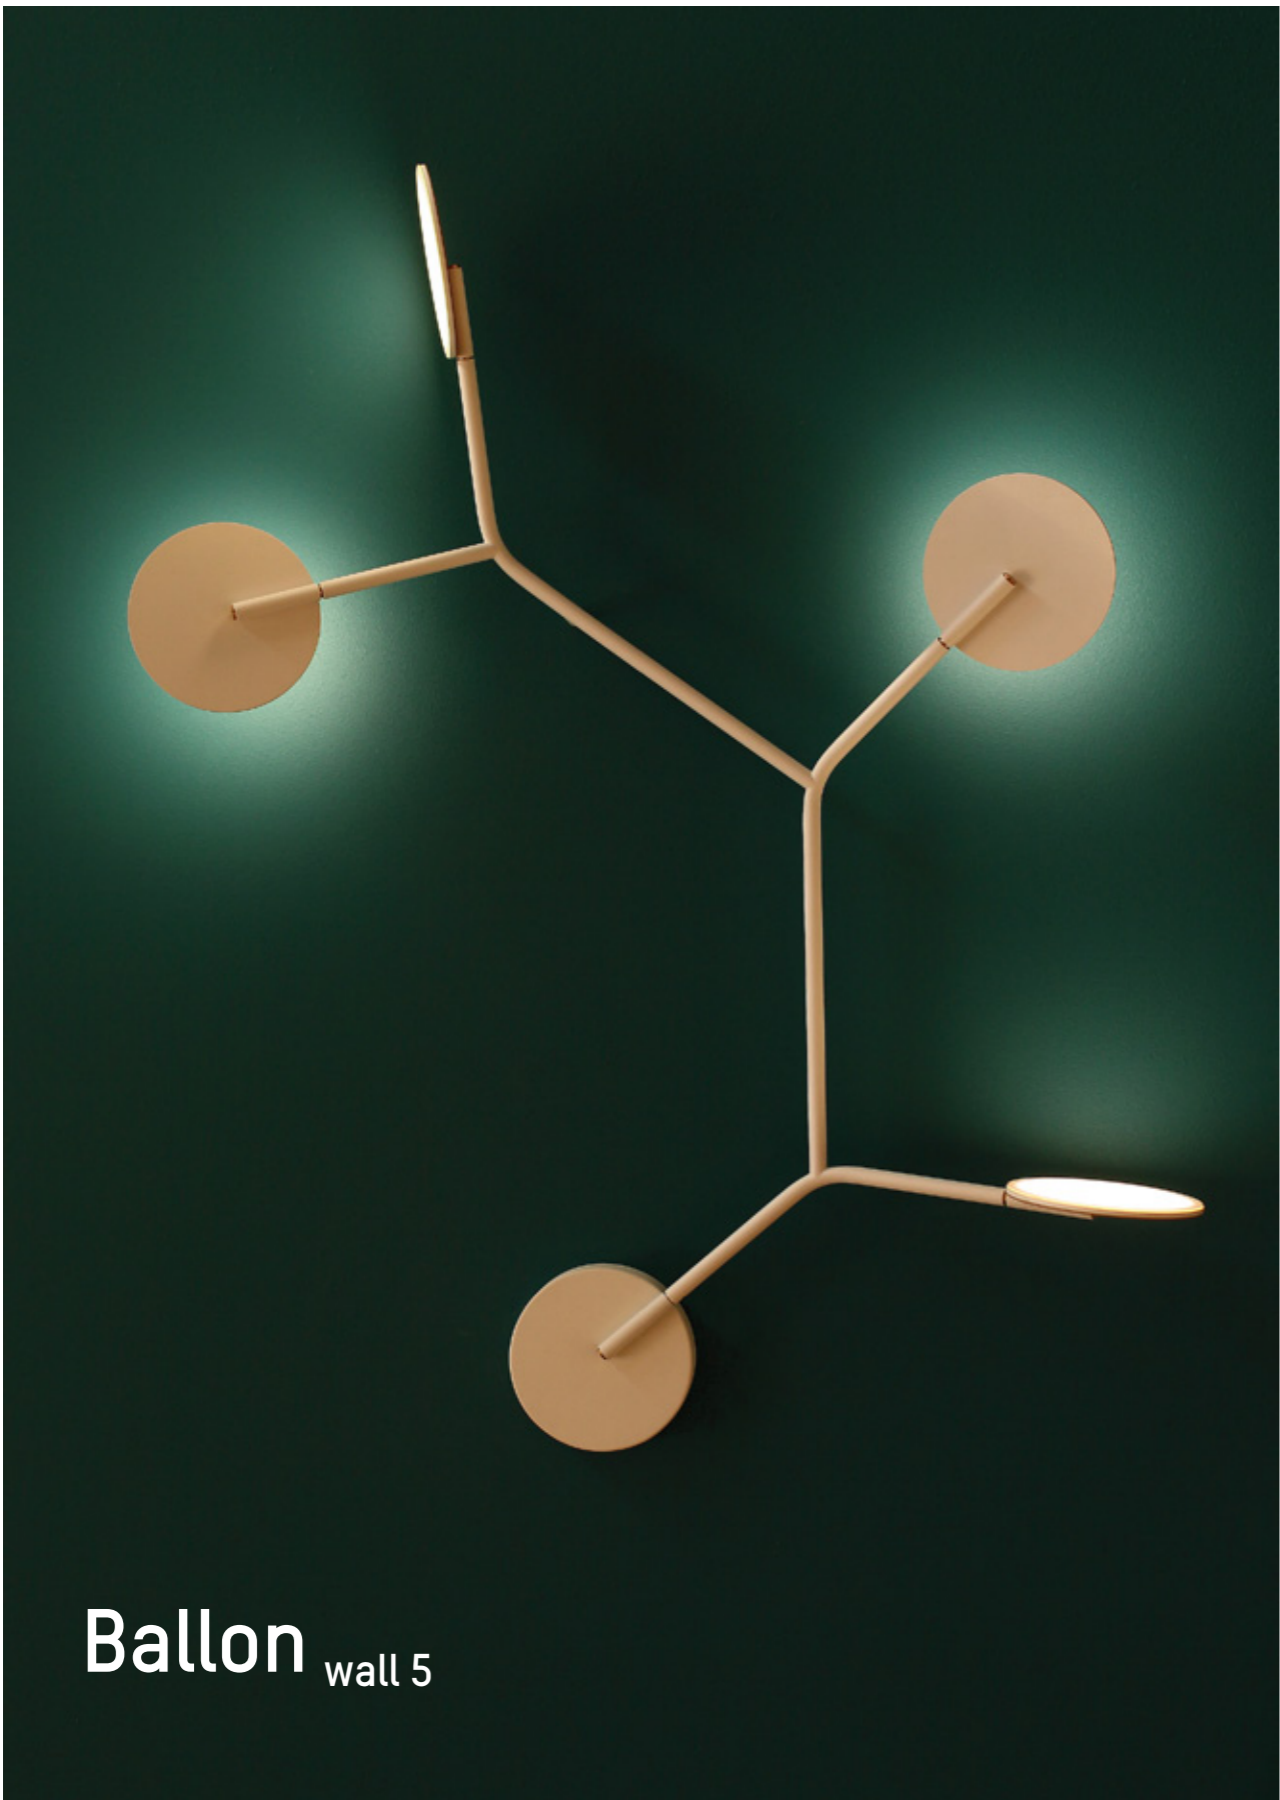

Ballon wall 5

TECHNICAL SPECIFICATIONS / TECHNISCHE DATEN

Frame and 110 mm panel colors

250 mm panel colors and materials

Wood Surface Finish: Lacquer