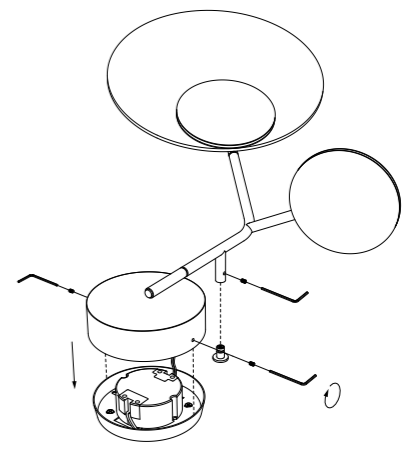

Ballon

BALLON IS AN ALL-NEW, VERSATILE AND ADJUSTABLE FAMILY OF A NEW, CREATIVELY SHAPED ORGANIC DESIGN LANGUAGE, WITH TASTEFUL TOUCHES OF WOOD IN THE TUNTO FASHION.

Ballon wall 3

TECHNICAL SPECIFICATIONS / TECHNISCHE DATEN

Frame and 110mm panel colors

250mm panel colors and materials

Wood Surface Finish: Lacquer

Adjustable panels: large 250 mm, small 110 mm

Drivers / Built-in

500 mA	non dimmable (standard)	LET
--------	-------------------------	-----

Drivers / External

500 mA	DALI, PUSH DIM	LCM25DA
	0-10V / PWM	LCM25
	CASAMBI DIM	CAS

Rated Power	6 W	Kelvin	2700 K, 3000 K (standard)
Voltage	220-240V 50/60 Hz, UL model 110-295V	Lumen	500 lm
Output	18 V 500 mA	CRI	85 Typ
Cord Length	External driver cable length, Standard 3 m,	Package Size	500 x 500x 150 mm
Frame color	Black RAL 9005 fine efekt, White RAL 9003 fine efekt	Package Weight	1,3-2 kg

INDOOR USE ONLY      NON-USER REPLACEABLE LIGHT SOURCE      IP20

BALLON IS AN ALL-NEW, VERSATILE AND ADJUSTABLE FAMILY OF A NEW, CREATIVELY SHAPED ORGANIC DESIGN LANGUAGE, WITH TASTEFUL TOUCHES OF WOOD IN THE TUNTO FASHION.