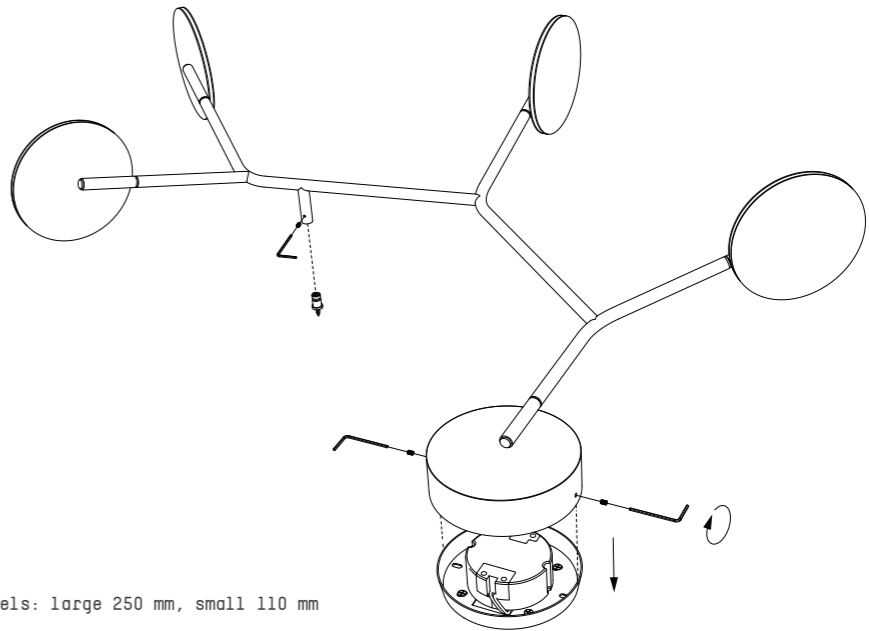

INDOOR USE ONLY      NON-USER REPLACEABLE LIGHT SOURCE      IP20

BALLON IS AN ALL-NEW, VERSATILE AND ADJUSTABLE FAMILY OF A NEW, CREATIVELY SHAPED ORGANIC DESIGN LANGUAGE, WITH TASTEFUL TOUCHES OF WOOD IN THE TUNTO FASHION.

## TECHNICAL SPECIFICATIONS / TECHNISCHE DATEN

Frame and 110 mm panel colors

250 mm panel colors and materials

Wood Surface Finish: Lacquer

Adjustable panels: large 250 mm, small 110 mm

Drivers / Built-in

500 mA	non dimmable (standard)	LET
--------	-------------------------	-----

Drivers / External

500 mA	DALI, PUSH DIM	LCM25DA
	0-10V / PWM	LCM25
	CASAMBI DIM	CAS

Rated Power	6 W	Kelvin	2700 K, <u>3000 K (standard)</u>
Voltage	220-240V 50/60 Hz, UL model 110-295V	Lumen	1000 lm
Output	36 V 500 mA	CRI	85 Typ
Cord Length	External driver cable length, Standard 3 m,	Package Size	500 x 500x 150 mm
Frame color	Black RAL 9005 fine efekt, White RAL 9003 fine efekt	Package Weight	1,3-2 kg