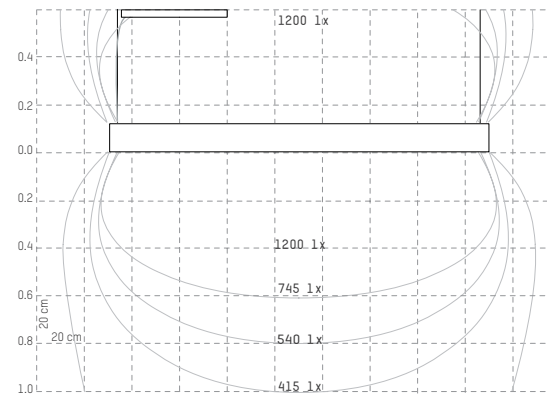

Surface Finish Ash: White Oil wax / Oak, Walnut: Oil wax

Led<sub>120</sub> 1600 mm pendant lx

Led<sub>120</sub> 1600 mm pendant lx / measured 1.0 m on the table

Drivers

700 mA	DALI, PUSH DIM (standard)	LCM40DA
	CASAMBI DIM	CAS