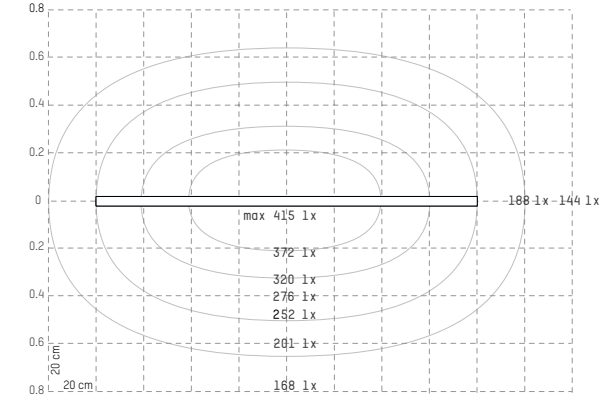

Surface Finish Ash: White Oil wax / Oak, Walnut: Oil wax

Led<sub>120</sub> 1600 mm pendant lx

Led<sub>120</sub> 1600 mm pendant lx / measured 1.0 m on the table

Drivers

700 mA	DALI, PUSH DIM (standard)	LCM40DA
	CASAMBI DIM	CAS