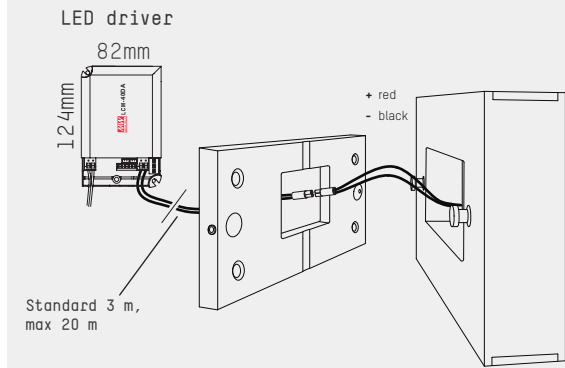

FIX / External model