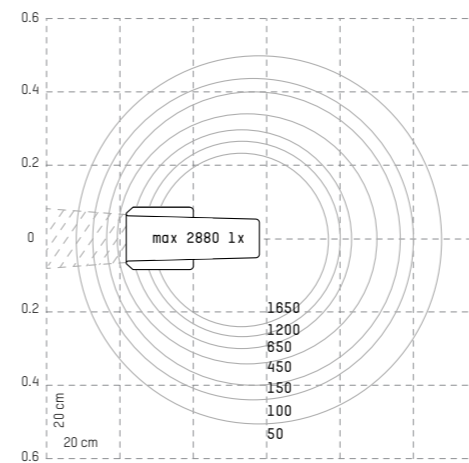

Measurements

Size	370 x 300 x 170 mm	Kelvin	2700 K
Weight	0.8 kg	Lumen	max 800 lm, lowest level 500 lm
Thickness	7 mm	CRI	97
Power Use	16-10 W	Package Size	430 x 330 x 220 mm
Voltage	100-240 V 50/60 Hz	Package Weight	1.8 kg
Output	18-24V		
Cord Length	1.8 m		
Suitable	EURO, UK, USA/Japan		