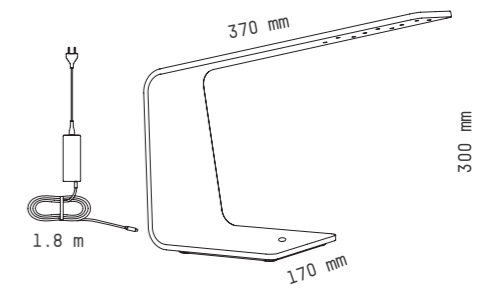

Measurements

Size	370 x 300 x 170 mm	Kelvin	2700 K
Weight	0.8 kg	Lumen	max 800 lm, lowest level 500 lm
Thickness	7 mm	CRI	97
Power Use	16-10 W	Package Size	430 x 330 x 220 mm
Voltage	100-240 V 50/60 Hz	Package Weight	1.8 kg
Output	18-24V		
Cord Length	1.8 m		
Suitable	EURO, UK, USA/Japan		