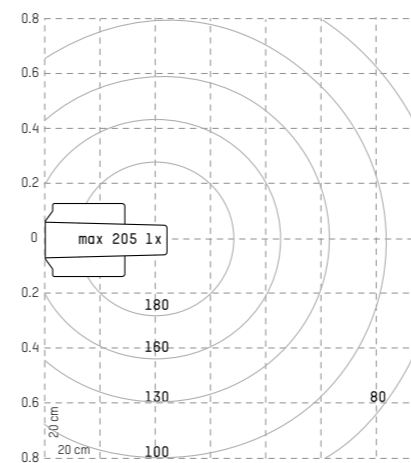

Blue

Brown

These other Tunto colours are also available with large orders and projects.

Led₂ lx

Measurements

Size	1200 x 420 x 260 mm	Kelvin	2700 K
Weight	5.2 kg	Lumen	max 800 lm, lowest level 500 lm
Thickness	10 mm	CRI	97
Power Use	16-10W	Package Size	1300 x 550 x 360 mm
Voltage	100-240V 50/60 Hz	Package Weight	10.5 kg
Output	18-24V		
Cord Length	1.8 m		
Suitable	EURO, UK, USA/Japan		