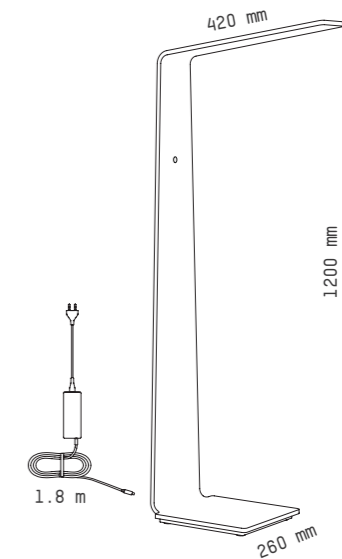

Blue

Brown

These other Tunto colours are also available with large orders and projects.

Led₂ lx

Measurements

Size	1200 x 420 x 260 mm	Kelvin	2700 K
Weight	5.2 kg	Lumen	max 800 lm, lowest level 500 lm
Thickness	10 mm	CRI	97
Power Use	16-10W	Package Size	1300 x 550 x 360 mm
Voltage	100-240V 50/60 Hz	Package Weight	10.5 kg
Output	18-24V		
Cord Length	1.8 m		
Suitable	EURO, UK, USA/Japan		