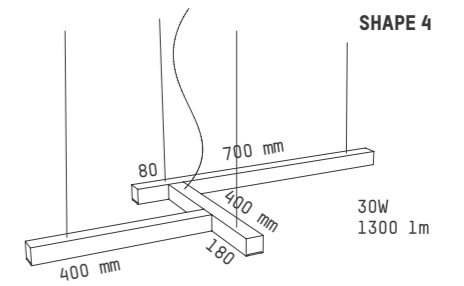

SHAPE L

SHAPE 4

30W
1300 lm