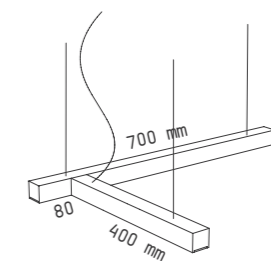

SHAPE L

23W
1000 lm

Drivers / Power Box

700 mA	DALI, PUSH DIM (standard)	LCM40DA
	CASAMBI DIM	CAS

Other Drivers

700 mA	0-10V / PWM	LCM40
	TRIAC	PCD40
	ANALOG DIM (UL model)	PLM40

Rated Power	23-30W	Kelvin	2700 K, 3000 K (standard), 4000 K
Voltage	220-240V 50/60 Hz, UL model 110-295V	Lumen	1200-1560 lm
Output	10-52V 700 mA	CRI	93
Cord Length	Pendant, standard 2 m, transparent. Max 20 m.	Package Size	100 x 115 x 1020-1640 mm
Power Box	White ceiling cup 220 x 100 x 35 mm RAL 9003 fine effekt	Package Weight	1,3-2 kg