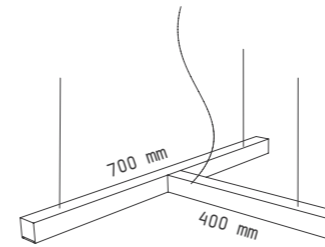

SHAPE T

23W
1000 lm