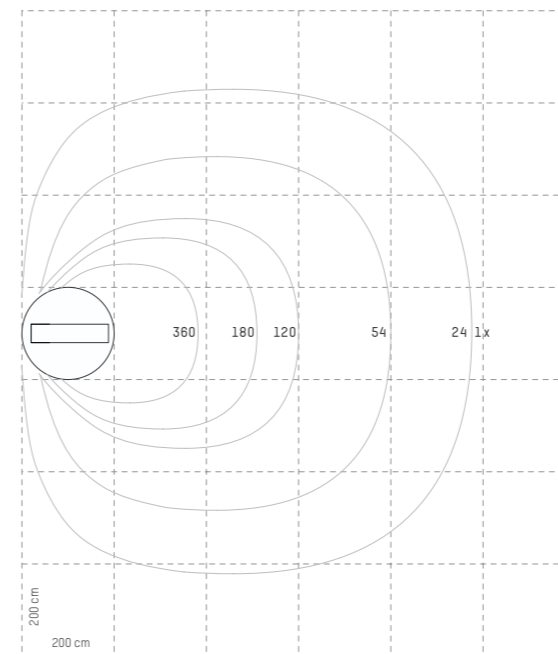

Led₄₀ table

Collection 2019

TECHNICAL SPECIFICATIONS / TECHNISCHE DATEN

Available colors and materials

Surface Finish

Ash: White Oil wax
Oak, Walnut: Oil wax

Led₄₀ table lx

Power Use	9-14W	Kelvin	2700 K, <u>3000 K (standard)</u> , 4000 K
Voltage	100-240V 50/60 Hz	Lumen	480 lm
Output	18-24V	CRI	93
Cord Length	1.8 m	Package Size	500 x 300 x 250 mm
Suitable	EURO, UK, USA/Japan	Package Weight	2.5 kg
Qi Operating Mode	Qi 1.0 standard compatible		