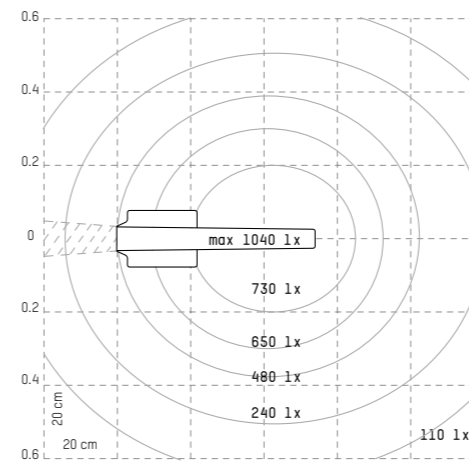

These other Tunto colours are also available with large orders and projects.

Led<sub>4</sub> lx

Measurements

Size	520 x 550 x 155 mm	Kelvin	2700 K
Weight	0.8 kg	Lumen	max 800 lm, lowest level 500 lm
Thickness	8 mm	CRI	97
Power Use	16-10W	Package Size	610 x 570 x 175 mm
Voltage	100-240V 50/60 Hz	Package Weight	2.0 kg
Output	18-24V		
Cord Length	1.8 m		
Suitable	EURO, UK, USA/Japan		