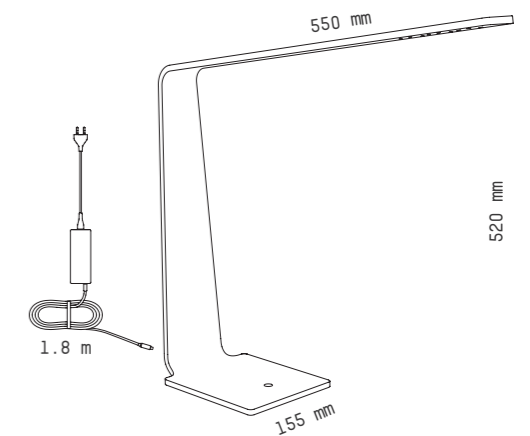

These other Tunto colours are also available with large orders and projects.

Led<sub>4</sub> lx

Measurements

Size	520 x 550 x 155 mm	Kelvin	2700 K
Weight	0.8 kg	Lumen	max 800 lm, lowest level 500 lm
Thickness	8 mm	CRI	97
Power Use	16-10W	Package Size	610 x 570 x 175 mm
Voltage	100-240V 50/60 Hz	Package Weight	2.0 kg
Output	18-24V		
Cord Length	1.8 m		
Suitable	EURO, UK, USA/Japan		