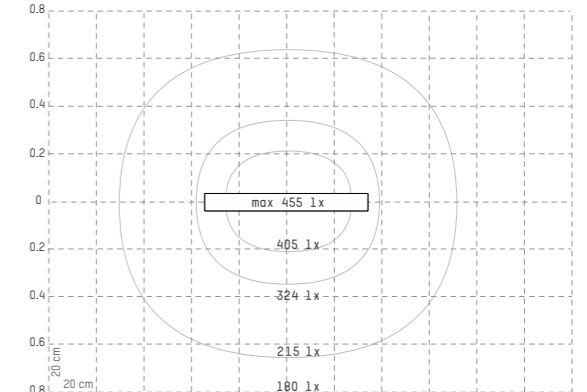

Led₆₀ 700 mm pendant lx / measured 1.0 m on the table

Drivers / Built-in