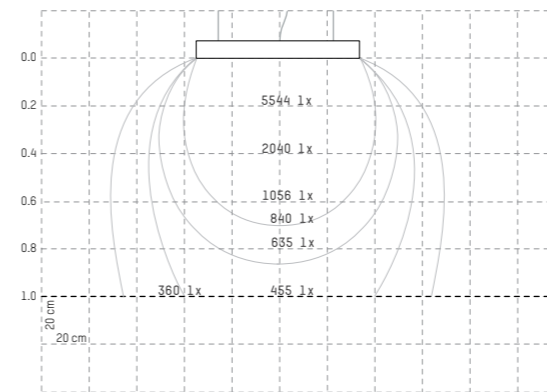

Led₆₀ 700 mm pendant lx

Led₆₀ 700 mm pendant lx / measured 1.0 m on the table

Drivers / Power Box

700 mA	DALI, PUSH DIM (standard)	LCM40DA
	CASAMBI DIM	CAS

Drivers / Built-in

700 mA	Non-dimmable	LT-2040
--------	--------------	---------

Other Drivers

700 mA	0-10V / PWM	LCM40
	TRIAC * [UL model]	PCD40
	ANALOG DIM *	PLM40

Rated Power	16-70W, 2x 45-55W	Kelvin	2700 K, 3000 K (standard), 4000 K
Voltage	180-295V 50/60 Hz, UL model 110-295V	Lumen	400mm / 1080 lm, 700mm / 2180 lm, 1000mm / 3240 lm, 1300 / 4380 lm, 1600mm / 5450 lm, 2000mm / 6550 lm, 2400mm / 8750 lm
Output	18-136V 700 mA	CRI	93
Cord Length	Pendant, standard 2 m, transparent. FIX, standard 3 m, Max 20 m.	Package Size	130 x 110 x 600-2450 mm
Power Box	White ceiling cup 220 x 100 x 35 mm RAL 9003 fine efekt	Package Weight	14,5 kg