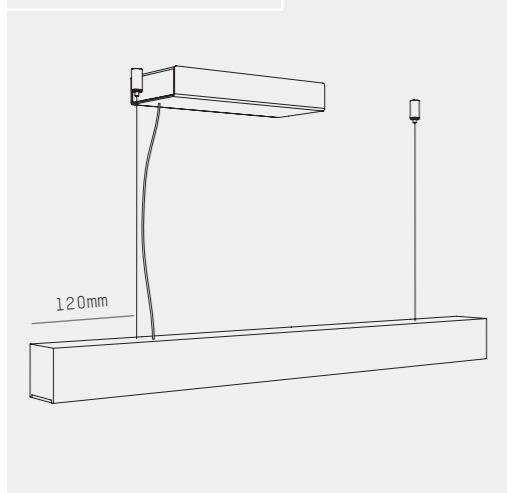

PENDANT / Power box model