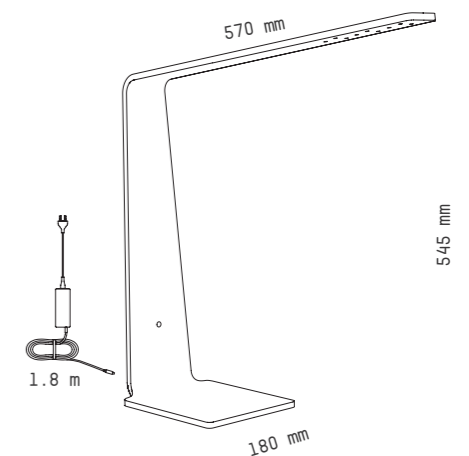

Turquoise

Blue

Brown

These other Tunto colours are also available with large orders and projects.

Led₈ lx

Measurements

Size	560 x 570 x 180 mm	Kelvin	2700 K
Weight	1.4 kg	Lumen	max 800 lm, lowest level 500 lm
Thickness	9 mm	CRI	97
Power Use	16-10 W / Qi 25 W	Qi Operating Mode	Qi 1.0 standard compatible
Voltage	100-240 V 50/60 Hz	Package Size	680 x 680 x 220 mm
Output	18-24V	Package Weight	3.5 kg
Cord Length	1.8 m		
Suitable	EURO, UK, USA/Japan		