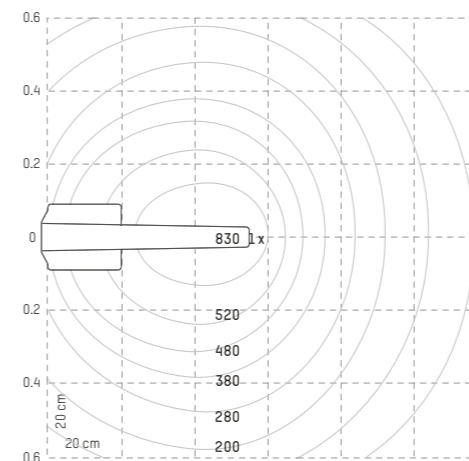

Turquoise

Blue

Brown

These other Tunto colours are also available with large orders and projects.

Led₈ lx

Measurements

Size	560 x 570 x 180 mm	Kelvin	2700 K
Weight	1.4 kg	Lumen	max 800 lm, lowest level 500 lm
Thickness	9 mm	CRI	97
Power Use	16-10 W / Qi 25 W	Qi Operating Mode	Qi 1.0 standard compatible
Voltage	100-240 V 50/60 Hz	Package Size	680 x 680 x 220 mm
Output	18-24V	Package Weight	3.5 kg
Cord Length	1.8 m		
Suitable	EURO, UK, USA/Japan		