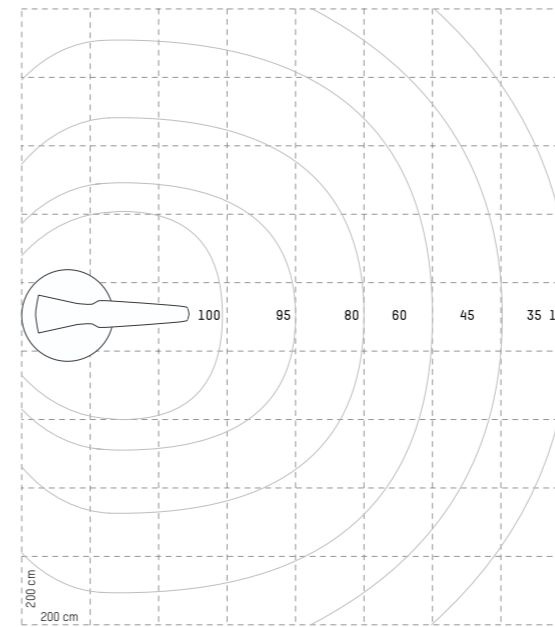

Swan floor

TECHNICAL SPECIFICATIONS / TECHNISCHE DATEN

Available colors and materials

Surface Finish Lacquer

Swan floor lx

Power Use	14-7,5 W	Kelvin	2700 K, 3000 K [standard]
Voltage	100-240V 50/60 Hz	Lumen	max 1090 lm, lowest level 660 lm
Output	18-24V	CRI	85 Typ
Cord Length	1,8 m	Package Size	1400 x 350 x 350 mm
Suitable	EURO, UK, USA/Japan	Package Weight	7 kg