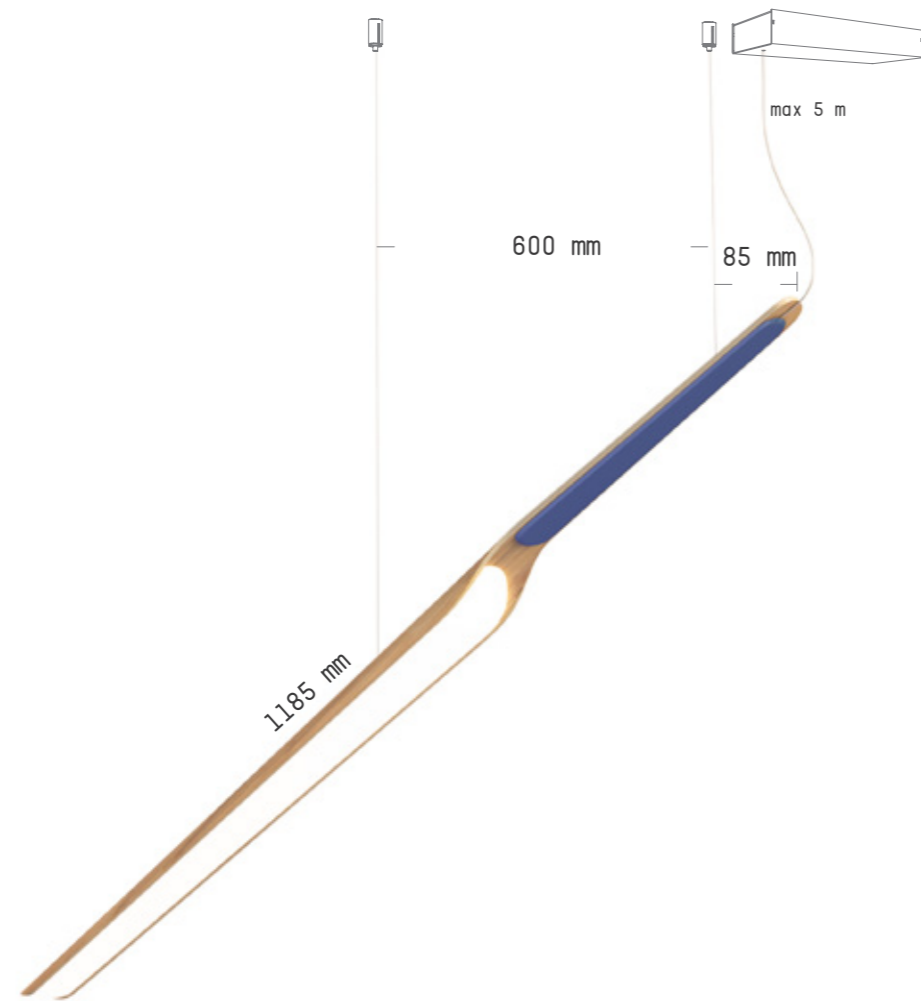

ELEGANCE IN THE AIR

The Swan Wing Pendant complements the elegant Swan family with a graceful lining. The Wing provides a completely new way of combining the lights.

ELEGANZ IN DER LUFT

Die Swan Wing Pendelleuchte ergänzt die elegante Swan Familie mit zarter Linienführung. Die Leuchten können kreativ miteinander kombiniert werden.

Swan wing

TECHNICAL SPECIFICATIONS / TECHNISCHE DATEN

Available colors and materials

Surface Finish Lacquer

Cover plate colors and materials

Swan Pendant 500mA lx measured 1.0 m on the table

Drivers / Power Box

350 / 500 mA	DALI, PUSH DIM [standard]	LCM-40DA
	CASAMBI DIM	CAS
	0-10V / PWM	LCM-40

Drivers / Power Box

600 mA	DALI, PUSH DIM	LCM-60DA
	CASAMBI DIM	CAS
	0-10V / PWM	LCM-60

Other Drivers / External *

500 mA	TRIAC	PCD40
	ANALOG DIM [UL model]	PLM40

Rated Power	15-28 W	Kelvin	2700 K, 3000 K [standard],
Voltage	180-295V 50/60 Hz, UL model 110-295V	Lumen	350 mA, 15 W / 1400 lm
Output	350, 500, 600 mA		500 mA, 20 W / 1975 lm
			600 mA, 28 W / 2310 lm
Cord Length	Standard 2 m, on request max 5 m, transparent	CRI	85 Typ
Power Box	White ceiling cup 220x100x35mm or round cup 40x180mm. RAL 9003 fine efekt	Package Size	130 x 110 x 1230 mm
		Package Weight	4,5 kg