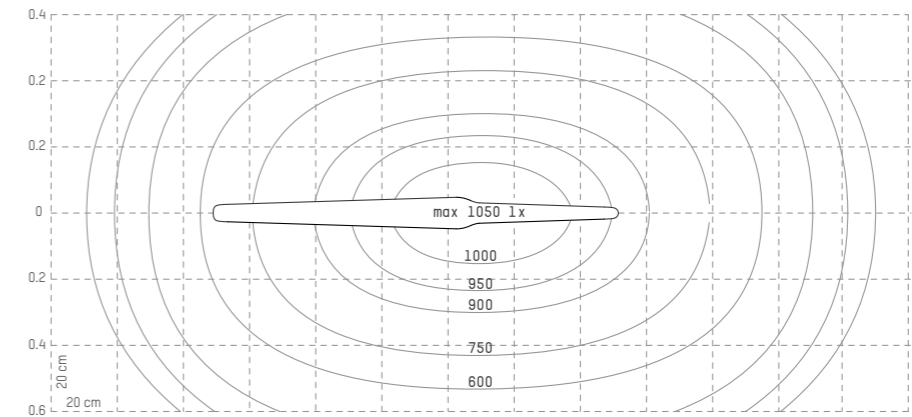

Swan wing

TECHNICAL SPECIFICATIONS / TECHNISCHE DATEN

Available colors and materials

Surface Finish Lacquer

Cover plate colors and materials

Swan Pendant 500mA lx measured 1.0 m on the table

Drivers / Power Box

Rated Power	15-28 W	Kelvin	2700 K, 3000 K [standard],
Voltage	180-295V 50/60 Hz, UL model 110-295V	Lumen	350 mA, 15 W / 1400 lm
Output	350, 500, 600 mA		500 mA, 20 W / 1975 lm
			600 mA, 28 W / 2310 lm
Cord Length	Standard 2 m, on request max 5 m, transparent	CRI	85 Typ
Power Box	White ceiling cup 220x100x35mm or round cup 40x180mm. RAL 9003 fine efekt	Package Size	130 x 110 x 1230 mm
		Package Weight	4,5 kg