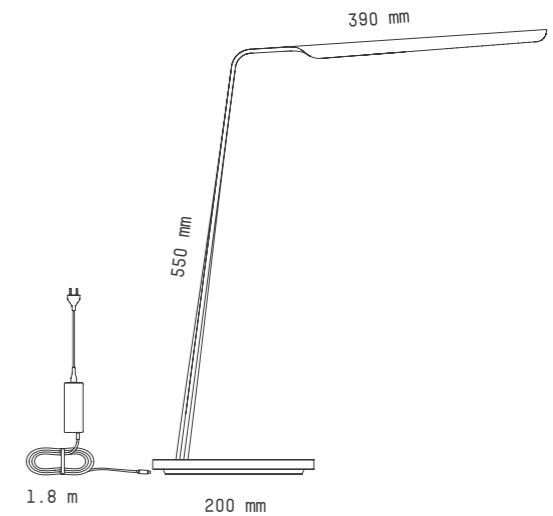

Swan table

Swan table

TECHNICAL SPECIFICATIONS / TECHNISCHE DATEN

Available colors and materials

Surface Finish Lacquer

Swan table lx

Power Use	14-7,5 W, with Qi 20W	Kelvin	2700 K, 3000 K [standard]
Voltage	100-240V 50/60 Hz	Lumen	max 1090 lm, lowest level 660 lm
Output	18-24V	CRI	85 Typ
Cord Length	1,8 m	Package Size	590 x 570 x 220 mm
Suitable	EURO, UK, USA/Japan	Package Weight	3 kg
Qi Operating Mode	Qi 1.0 standard compatible		