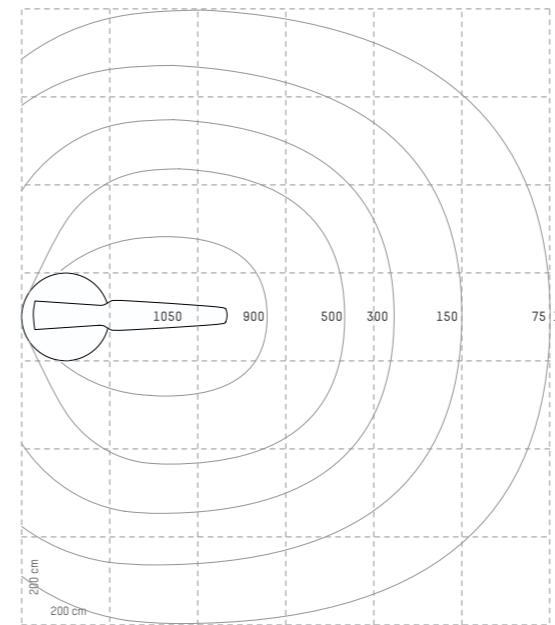

Swan table

Swan table

TECHNICAL SPECIFICATIONS / TECHNISCHE DATEN

Available colors and materials

Surface Finish Lacquer

Swan table lx

Power Use	14-7,5 W, with Qi 20W	Kelvin	2700 K, 3000 K [standard]
Voltage	100-240V 50/60 Hz	Lumen	max 1090 lm, lowest level 660 lm
Output	18-24V	CRI	85 Typ
Cord Length	1,8 m	Package Size	590 x 570 x 220 mm
Suitable	EURO, UK, USA/Japan	Package Weight	3 kg
Qi Operating Mode	Qi 1.0 standard compatible		