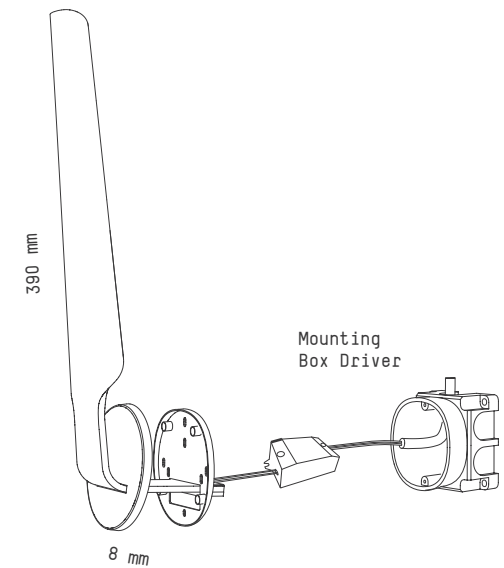

### A SWAN ON THE WALL

The Swan Wall light completes the Swan series with its graceful appearance. It can be used as stand-alone or a group of lights on various kinds of walls and corridors.

Swan wall

Swan wall

**BUILT-IN MODEL**

**EXTERNAL MODEL**

**TECHNICAL SPECIFICATIONS / TECHNISCHE DATEN**

Available colors and materials

Surface Finish Lacquer

Rated Power	6 W	Kelvin	2700 K, <u>3000 K (standard)</u>
Voltage	90-264V 50/60 Hz	Lumen	600 lm
Output	15V 500 mA	CRI	85 Typ
Drivers	Non-dimmable Driver size 58 x 35 x 21mm	Package Size	500 x 125 x 120 mm
		Package Weight	1 kg